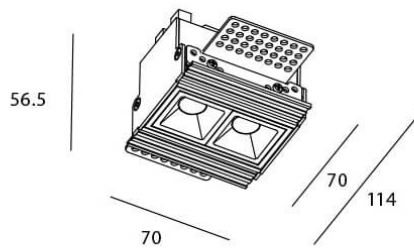

Scheme

Product	
Real power (W)	4
Real luminous flux (Lm)	240
Luminous efficiency (Lm/W)	60
Beam angle (&ordm;)	15
Life time (h)	50000 h L80B10
IP	20
Electrical class insulation	Clas II
Colour	White
U. G. R	<19
Control gear included	Yes
Control gear	ON/OFF
Flicker Free	Yes
Light source	LED
Type of LED	COB
Colour temperature (K)	4000
Colour consistency (SDCM)	SDCM<3
CRI	90