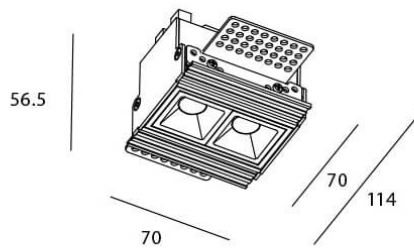

### Star-T

Lavov Downlights from the family Star-T, power 4 W and CRI 90 with an optic 15 degrees made in Die Cast Aluminum finished in White with a real lumen output of 240lm and an efficiency of 60lm/W. ON/OFF driver.

### Scheme

Product	
Real power (W)	4
Real luminous flux (Lm)	240
Luminous efficiency (Lm/W)	60
Beam angle (&ordm;)	15
Life time (h)	50000 h L80B10
IP	20
Electrical class insulation	Clas II
Colour	White
U. G. R	<19
Control gear included	Yes
Control gear	ON/OFF
Flicker Free	Yes
Light source	LED
Type of LED	COB
Colour temperature (K)	4000
Colour consistency (SDCM)	SDCM<3
CRI	90