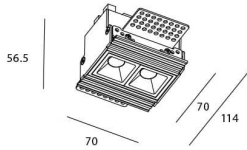

Star-T

Lavov Downlights from the family Star-T, power 4 W and CRI 90 with an optic 15 degrees made in Die Cast Aluminum finished in White with a real lumen output of 240lm and an efficiency of 60lm/W. ON/OFF driver.

Item code	86.D030.1411.01
Product type	Indoor
Category	Downlights
Family	STAR
Subfamily	Star-T
Pictograms	

Scheme

Product

Real power (W)	4
Real luminous flux (Lm)	240
Luminous efficiency (Lm/W)	60
Beam angle (°)	15
Life time (h)	50000 h L80B10
IP	20
Electrical class insulation	Clas II
Colour	White
U. G. R	<19
Control gear included	Yes
Control gear	ON/OFF
Flicker Free	Yes
Light source	LED
Type of LED	COB
Colour temperature (K)	4000
Colour consistency (SDCM)	SDCM<3
CRI	90