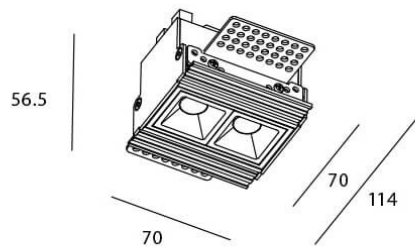

### Star-T

Lavov Downlights from the family Star-T, power 4 W and CRI 90 with an optic 15 degrees made in Die Cast Aluminum finished in White with a real lumen output of 240lm and an efficiency of 60lm/W. DALI driver.

### Scheme

Product	
Real power (W)	4
Real luminous flux (Lm)	240
Luminous efficiency (Lm/W)	60
Beam angle (°)	15
Life time (h)	50000 h L80B10
IP	20
Electrical class insulation	Clas II
Colour	White
U. G. R	19
Control gear included	Yes
Control gear	DALI
Flicker Free	Yes
Light source	LED
Type of LED	COB
Colour temperature (K)	4000
Colour consistency (SDCM)	SDCM3
CRI	90