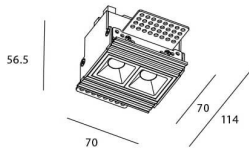

Star-T

Lavov Downlights from the family Star-T, power 4 W and CRI 90 with an optic 30 degrees made in Die Cast Aluminum finished in Black with a real lumen output of 240lm and an efficiency of 60lm/W. ON/OFF driver.

Item code	86.D030.1421.02
Product type	Indoor
Category	Downlights
Family	STAR
Subfamily	Star-T

Pictograms

Scheme

Product

Real power (W)	4
Real luminous flux (Lm)	240
Luminous efficiency (Lm/W)	60
Beam angle (°)	30
Life time (h)	50000 h L80B10
IP	20
Electrical class insulation	Clas II
Colour	Black
U. G. R	<19
Control gear included	Yes
Control gear	ON/OFF
Flicker Free	Yes
Light source	LED
Type of LED	COB
Colour temperature (K)	4000
Colour consistency (SDCM)	SDCM<3
CRI	90