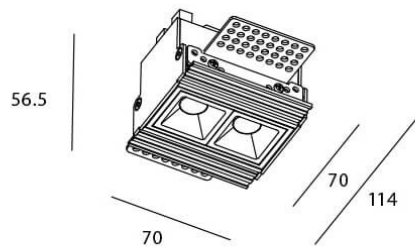

Star-T

Lavov Downlights from the family Star-T, power 4 W and CRI 90 with an optic 45 degrees made in Die Cast Aluminum finished in White with a real lumen output of 240lm and an efficiency of 60lm/W. ON/OFF driver.

Item code	86.D030.1431.01
Product type	Indoor
Category	Downlights
Family	STAR
Subfamily	Star-T
Pictograms	

Scheme

Product	
Real power (W)	4
Real luminous flux (Lm)	240
Luminous efficiency (Lm/W)	60
Beam angle (°)	45
Life time (h)	50000 h L80B10
IP	20
Electrical class insulation	Clas II
Colour	White
U. G. R	19
Control gear included	Yes
Control gear	ON/OFF
Flicker Free	Yes
Light source	LED
Type of LED	COB
Colour temperature (K)	4000
Colour consistency (SDCM)	SDCM3
CRI	90