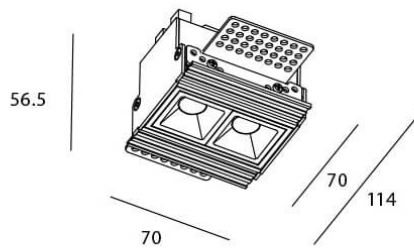

### Star-T

Lavov Downlights from the family Star-T, power 4 W and CRI 90 with an optic 45 degrees made in Die Cast Aluminum finished in White with a real lumen output of 240lm and an efficiency of 60lm/W. ON/OFF driver.

### Scheme

Product	
Real power (W)	4
Real luminous flux (Lm)	240
Luminous efficiency (Lm/W)	60
Beam angle (&ordm;)	45
Life time (h)	50000 h L80B10
IP	20
Electrical class insulation	Clas II
Colour	White
U. G. R	<19
Control gear included	Yes
Control gear	ON/OFF
Flicker Free	Yes
Light source	LED
Type of LED	COB
Colour temperature (K)	4000
Colour consistency (SDCM)	SDCM<3
CRI	90