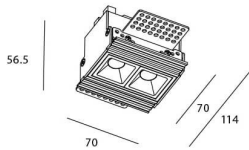

Star-T

Lavov Downlights from the family Star-T, power 4 W and CRI 90 with an optic 45 degrees made in Die Cast Aluminum finished in White with a real lumen output of 240lm and an efficiency of 60lm/W. ON/OFF driver.

Item code	86.D030.1431.01
Product type	Indoor
Category	Downlights
Family	STAR
Subfamily	Star-T

Pictograms

Scheme

Product

Real power (W)	4
Real luminous flux (Lm)	240
Luminous efficiency (Lm/W)	60
Beam angle (°)	45
Life time (h)	50000 h L80B10
IP	20
Electrical class insulation	Clas II
Colour	White
U. G. R	<19
Control gear included	Yes
Control gear	ON/OFF
Flicker Free	Yes
Light source	LED
Type of LED	COB
Colour temperature (K)	4000
Colour consistency (SDCM)	SDCM<3
CRI	90