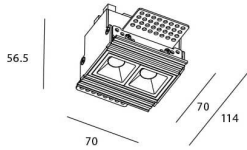

Star-T

Lavov Downlights from the family Star-T, power 4 W and CRI 90 with an optic 45 degrees made in Die Cast Aluminum finished in White with a real lumen output of 240lm and an efficiency of 60lm/W. ON/OFF driver.

Item code	86.D030.1431.01
Product type	Indoor
Category	Downlights
Family	STAR
Subfamily	Star-T
Pictograms	

Scheme

Product

Real power (W)	4
Real luminous flux (Lm)	240
Luminous efficiency (Lm/W)	60
Beam angle (°)	45
Life time (h)	50000 h L80B10
IP	20
Electrical class insulation	Clas II
Colour	White
U. G. R	<19
Control gear included	Yes
Control gear	ON/OFF
Flicker Free	Yes
Light source	LED
Type of LED	COB
Colour temperature (K)	4000
Colour consistency (SDCM)	SDCM<3
CRI	90