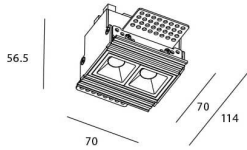

Star-T

Lavov Downlights from the family Star-T, power 4 W and CRI 90 with an optic 45 degrees made in Die Cast Aluminum finished in Black with a real lumen output of 240lm and an efficiency of 60lm/W. ON/OFF driver.

Item code	86.D030.1431.02
Product type	Indoor
Category	Downlights
Family	STAR
Subfamily	Star-T
Pictograms	

Scheme

Product	
Real power (W)	4
Real luminous flux (Lm)	240
Luminous efficiency (Lm/W)	60
Beam angle (°)	45
Life time (h)	50000 h L80B10
IP	20
Electrical class insulation	Clas II
Colour	Black
U. G. R	<19
Control gear included	Yes
Control gear	ON/OFF
Flicker Free	Yes
Light source	LED
Type of LED	COB
Colour temperature (K)	4000
Colour consistency (SDCM)	SDCM<3
CRI	90