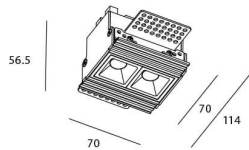

### Star-T

Lavov Downlights from the family Star-T, power 4 W and CRI 90 with an optic 45 degrees made in Die Cast Aluminum finished in White with a real lumen output of 240lm and an efficiency of 60lm/W. DALI driver.

### Product

|                                    |                       |
|------------------------------------|-----------------------|
| <b>Real power (W)</b>              | <b>4</b>              |
| <b>Real luminous flux (Lm)</b>     | <b>240</b>            |
| <b>Luminous efficiency (Lm/W)</b>  | <b>60</b>             |
| <b>Beam angle (°)</b>              | <b>45</b>             |
| <b>Life time (h)</b>               | <b>50000 h L80B10</b> |
| <b>IP</b>                          | <b>20</b>             |
| <b>Electrical class insulation</b> | <b>Clas II</b>        |
| <b>Colour</b>                      | <b>White</b>          |
| <b>U. G. R</b>                     | <b>&lt;19</b>         |
| <b>Control gear included</b>       | <b>Yes</b>            |
| <b>Control gear</b>                | <b>DALI</b>           |
| <b>Flicker Free</b>                | <b>Yes</b>            |
| <b>Light source</b>                | <b>LED</b>            |
| <b>Type of LED</b>                 | <b>COB</b>            |
| <b>Colour temperature (K)</b>      | <b>4000</b>           |
| <b>Colour consistency (SDCM)</b>   | <b>SDCM&lt;3</b>      |
| <b>CRI</b>                         | <b>90</b>             |