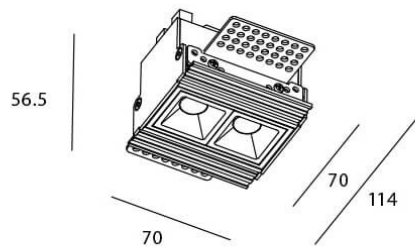

Star-T

Lavov Downlights from the family Star-T, power 4 W and CRI 90 with an optic 45 degrees made in Die Cast Aluminum finished in Black with a real lumen output of 240lm and an efficiency of 60lm/W. DALI driver.

Item code	86.D030.1433.02
Product type	Indoor
Category	Downlights
Family	STAR
Subfamily	Star-T
Pictograms	

Scheme

Product	
Real power (W)	4
Real luminous flux (Lm)	240
Luminous efficiency (Lm/W)	60
Beam angle (º)	45
Life time (h)	50000 h L80B10
IP	20
Electrical class insulation	Clas II
Colour	Black
U. G. R	<19
Control gear included	Yes
Control gear	DALI
Flicker Free	Yes
Light source	LED
Type of LED	COB
Colour temperature (K)	4000
Colour consistency (SDCM)	SDCM<3
CRI	90