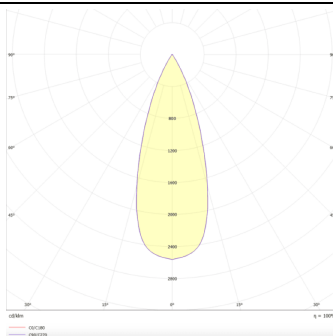

Star-T

Lavov Downlights from the family Star-T, power 10 W and CRI 90 with an optic 30 degrees made in Die Cast Aluminum finished in White with a real lumen output of 540lm and an efficiency of 54lm/W. DALI driver.

Item code	86.D030.2323.01
Product type	Indoor
Category	Downlights
Family	STAR
Subfamily	Star-T
Pictograms	

Scheme

Photometry

Product	
Real power (W)	10
Real luminous flux (Lm)	540
Luminous efficiency (Lm/W)	54
Beam angle (°)	30
Life time (h)	50000 h L80B10
IP	20
Electrical class insulation	Clas II
Colour	White
U. G. R	<19
Control gear included	Yes
Control gear	DALI
Flicker Free	Yes
Light source	LED
Type of LED	COB
Colour temperature (K)	3000
Colour consistency (SDCM)	SDCM<3
CRI	90