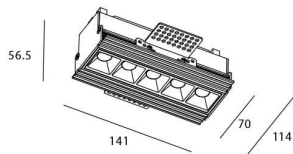

Star-T

Lavov Downlights from the family Star-T, power 10 W and CRI 90 with an optic 30 degrees made in Die Cast Aluminum finished in White with a real lumen output of 540lm and an efficiency of 54lm/W. DALI driver.

Item code	86.D030.2323.01
Product type	Indoor
Category	Downlights
Family	STAR
Subfamily	Star-T
Pictograms	

Scheme

Photometry

Product	
Real power (W)	10
Real luminous flux (Lm)	540
Luminous efficiency (Lm/W)	54
Beam angle (°)	30
Life time (h)	50000 h L80B10
IP	20
Electrical class insulation	Clas II
Colour	White
U. G. R	<19
Control gear included	Yes
Control gear	DALI
Flicker Free	Yes
Light source	LED
Type of LED	COB
Colour temperature (K)	3000
Colour consistency (SDCM)	SDCM<3
CRI	90