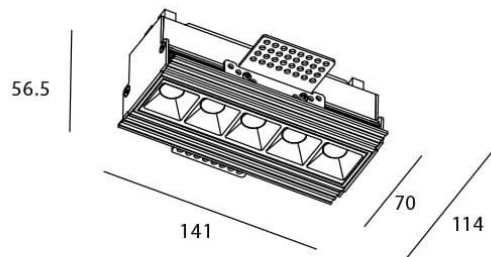

Star-T

Lavov Downlights from the family Star-T, power 10 W and CRI 90 with an optic 45 degrees made in Die Cast Aluminum finished in White with a real lumen output of 540lm and an efficiency of 54lm/W. ON/OFF driver.

Item code	86.D030.2331.01
Product type	Indoor
Category	Downlights
Family	STAR
Subfamily	Star-T
Pictograms	

Scheme

Product	
Real power (W)	10
Real luminous flux (Lm)	540
Luminous efficiency (Lm/W)	54
Beam angle (º)	45
Life time (h)	50000 h L80B10
IP	20
Electrical class insulation	Clas II
Colour	White
U. G. R	<19
Control gear included	Yes
Control gear	ON/OFF
Flicker Free	Yes
Light source	LED
Type of LED	COB
Colour temperature (K)	3000
Colour consistency (SDCM)	SDCM<3
CRI	90