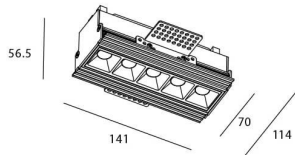

Star-T

Lavov Downlights from the family Star-T, power 10 W and CRI 90 with an optic 45 degrees made in Die Cast Aluminum finished in White with a real lumen output of 540lm and an efficiency of 54lm/W. ON/OFF driver.

Item code	86.D030.2331.01
Product type	Indoor
Category	Downlights
Family	STAR
Subfamily	Star-T
Pictograms	

Scheme

Product	
Real power (W)	10
Real luminous flux (Lm)	540
Luminous efficiency (Lm/W)	54
Beam angle (°)	45
Life time (h)	50000 h L80B10
IP	20
Electrical class insulation	Clas II
Colour	White
U. G. R	<19
Control gear included	Yes
Control gear	ON/OFF
Flicker Free	Yes
Light source	LED
Type of LED	COB
Colour temperature (K)	3000
Colour consistency (SDCM)	SDCM<3
CRI	90