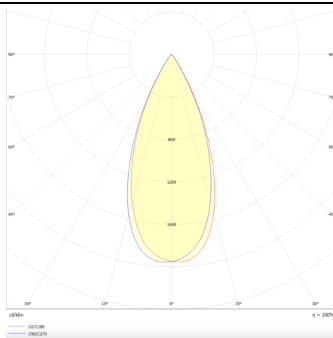

Star-T

Lavov Downlights from the family Star-T, power 10 W and CRI 90 with an optic 45 degrees made in Die Cast Aluminum finished in White with a real lumen output of 540lm and an efficiency of 54lm/W. DALI driver.

Item code	86.D030.2333.01
Product type	Indoor
Category	Downlights
Family	STAR
Subfamily	Star-T
Pictograms	

Scheme

Photometry

Product	
Real power (W)	10
Real luminous flux (Lm)	540
Luminous efficiency (Lm/W)	54
Beam angle (°)	45
Life time (h)	50000 h L80B10
IP	20
Electrical class insulation	Clas II
Colour	White
U. G. R	<19
Control gear included	Yes
Control gear	DALI
Flicker Free	Yes
Light source	LED
Type of LED	COB
Colour temperature (K)	3000
Colour consistency (SDCM)	SDCM<3
CRI	90