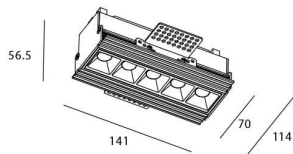

Star-T

Lavov Downlights from the family Star-T, power 10 W and CRI 90 with an optic 45 degrees made in Die Cast Aluminum finished in White with a real lumen output of 540lm and an efficiency of 54lm/W. DALI driver.

Item code	86.D030.2333.01
Product type	Indoor
Category	Downlights
Family	STAR
Subfamily	Star-T
Pictograms	

Scheme

Photometry

Product	
Real power (W)	10
Real luminous flux (Lm)	540
Luminous efficiency (Lm/W)	54
Beam angle (°)	45
Life time (h)	50000 h L80B10
IP	20
Electrical class insulation	Clas II
Colour	White
U. G. R	<19
Control gear included	Yes
Control gear	DALI
Flicker Free	Yes
Light source	LED
Type of LED	COB
Colour temperature (K)	3000
Colour consistency (SDCM)	SDCM<3
CRI	90