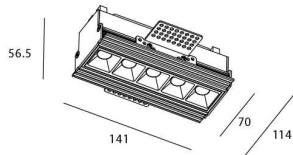

Star-T

Lavov Downlights from the family Star-T, power 10 W and CRI 90 with an optic Wall Washer degrees made in Die Cast Aluminum finished in White with a real lumen output of 540lm and an efficiency of 54lm/W. ON/OFF driver.

Item code	86.D030.2341.01
Product type	Indoor
Category	Downlights
Family	STAR
Subfamily	Star-T
Pictograms	

Scheme

Product	
Real power (W)	10
Real luminous flux (Lm)	540
Luminous efficiency (Lm/W)	54
Beam angle (°)	Wall Washer
Life time (h)	50000 h L80B10
IP	20
Electrical class insulation	Clas II
Colour	White
U. G. R	<19
Control gear included	Yes
Control gear	ON/OFF
Flicker Free	Yes
Light source	LED
Type of LED	COB
Colour temperature (K)	3000
Colour consistency (SDCM)	SDCM<3
CRI	90