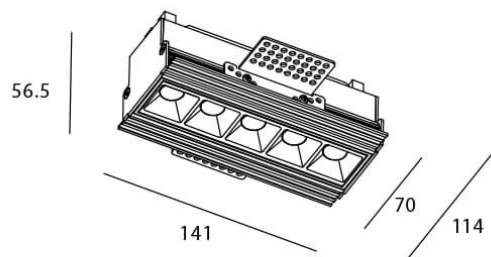

Star-T

Lavov Downlights from the family Star-T, power 10 W and CRI 90 with an optic Wall Washer degrees made in Die Cast Aluminum finished in White with a real lumen output of 540lm and an efficiency of 54lm/W. ON/OFF driver.

Item code	86.D030.2341.01
Product type	Indoor
Category	Downlights
Family	STAR
Subfamily	Star-T
Pictograms	

Scheme

Product	
Real power (W)	10
Real luminous flux (Lm)	540
Luminous efficiency (Lm/W)	54
Beam angle (°)	Wall Washer
Life time (h)	50000 h L80B10
IP	20
Electrical class insulation	Clas II
Colour	White
U. G. R	19
Control gear included	Yes
Control gear	ON/OFF
Flicker Free	Yes
Light source	LED
Type of LED	COB
Colour temperature (K)	3000
Colour consistency (SDCM)	SDCM3
CRI	90