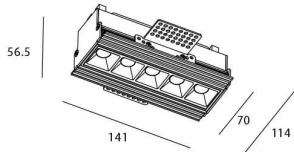

Star-T

Lavov Downlights from the family Star-T, power 10 W and CRI 90 with an optic Wall Washer degrees made in Die Cast Aluminum finished in White with a real lumen output of 540lm and an efficiency of 54lm/W. ON/OFF driver.

Item code	86.D030.2341.01
Product type	Indoor
Category	Downlights
Family	STAR
Subfamily	Star-T
Pictograms	

Scheme

Product	
Real power (W)	10
Real luminous flux (Lm)	540
Luminous efficiency (Lm/W)	54
Beam angle (°)	Wall Washer
Life time (h)	50000 h L80B10
IP	20
Electrical class insulation	Clas II
Colour	White
U. G. R	<19
Control gear included	Yes
Control gear	ON/OFF
Flicker Free	Yes
Light source	LED
Type of LED	COB
Colour temperature (K)	3000
Colour consistency (SDCM)	SDCM<3
CRI	90