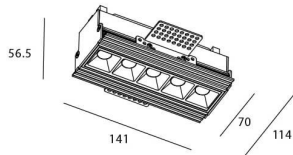

Star-T

Lavov Downlights from the family Star-T, power 10 W and CRI 90 with an optic Wall Washer degrees made in Die Cast Aluminum finished in Black with a real lumen output of 540lm and an efficiency of 54lm/W. ON/OFF driver.

Item code	86.D030.2341.02
Product type	Indoor
Category	Downlights
Family	STAR
Subfamily	Star-T

Pictograms

Scheme

Product

Real power (W)	10
Real luminous flux (Lm)	540
Luminous efficiency (Lm/W)	54
Beam angle (°)	Wall Washer
Life time (h)	50000 h L80B10
IP	20
Electrical class insulation	Clas II
Colour	Black
U. G. R	<19
Control gear included	Yes
Control gear	ON/OFF
Flicker Free	Yes
Light source	LED
Type of LED	COB
Colour temperature (K)	3000
Colour consistency (SDCM)	SDCM<3
CRI	90