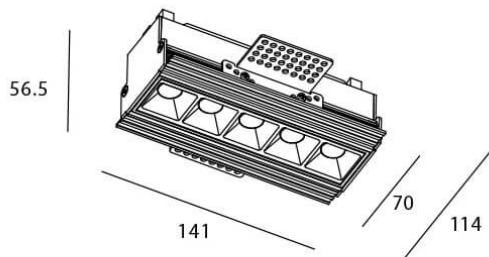

### Star-T

Lavov Downlights from the family Star-T, power 10 W and CRI 90 with an optic Wall Washer degrees made in Die Cast Aluminum finished in Black with a real lumen output of 540lm and an efficiency of 54lm/W. ON/OFF driver.

### Scheme

Product	
Real power (W)	10
Real luminous flux (Lm)	540
Luminous efficiency (Lm/W)	54
Beam angle (°)	Wall Washer
Life time (h)	50000 h L80B10
IP	20
Electrical class insulation	Clas II
Colour	Black
U. G. R	19
Control gear included	Yes
Control gear	ON/OFF
Flicker Free	Yes
Light source	LED
Type of LED	COB
Colour temperature (K)	3000
Colour consistency (SDCM)	SDCM3
CRI	90