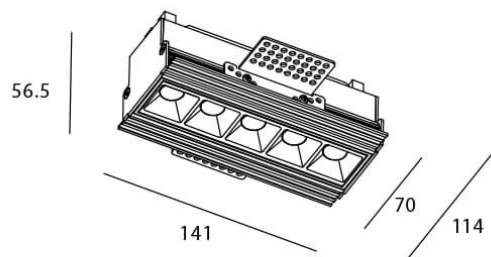

### Star-T

Lavov Downlights from the family Star-T, power 10 W and CRI 90 with an optic Wall Washer degrees made in Die Cast Aluminum finished in Black with a real lumen output of 540lm and an efficiency of 54lm/W. ON/OFF driver.

### Scheme

Product	
Real power (W)	10
Real luminous flux (Lm)	540
Luminous efficiency (Lm/W)	54
Beam angle (&ordm;)	Wall Washer
Life time (h)	50000 h L80B10
IP	20
Electrical class insulation	Clas II
Colour	Black
U. G. R	<19
Control gear included	Yes
Control gear	ON/OFF
Flicker Free	Yes
Light source	LED
Type of LED	COB
Colour temperature (K)	3000
Colour consistency (SDCM)	SDCM<3
CRI	90