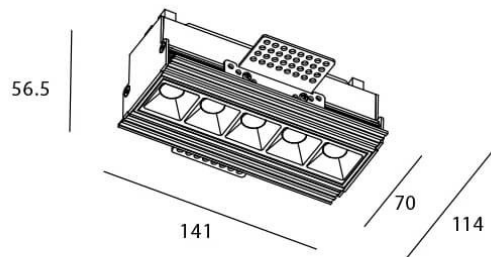

Star-T

Lavov Downlights from the family Star-T, power 10 W and CRI 90 with an optic Wall Washer degrees made in Die Cast Aluminum finished in White with a real lumen output of 540lm and an efficiency of 54lm/W. DALI driver.

Scheme

Item code	86.D030.2343.01
Product type	Indoor
Category	Downlights
Family	STAR
Subfamily	Star-T
Pictograms	

Product	
Real power (W)	10
Real luminous flux (Lm)	540
Luminous efficiency (Lm/W)	54
Beam angle (°)	Wall Washer
Life time (h)	50000 h L80B10
IP	20
Electrical class insulation	Clas II
Colour	White
U. G. R	19
Control gear included	Yes
Control gear	DALI
Flicker Free	Yes
Light source	LED
Type of LED	COB
Colour temperature (K)	3000
Colour consistency (SDCM)	SDCM3
CRI	90