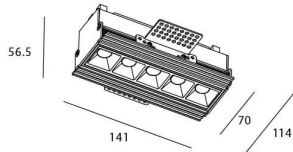

Star-T

Lavov Downlights from the family Star-T, power 10 W and CRI 90 with an optic Wall Washer degrees made in Die Cast Aluminum finished in White with a real lumen output of 540lm and an efficiency of 54lm/W. DALI driver.

Item code	86.D030.2343.01
Product type	Indoor
Category	Downlights
Family	STAR
Subfamily	Star-T
Pictograms	

Scheme

Product

Real power (W)	10
Real luminous flux (Lm)	540
Luminous efficiency (Lm/W)	54
Beam angle (°)	Wall Washer
Life time (h)	50000 h L80B10
IP	20
Electrical class insulation	Clas II
Colour	White
U. G. R	<19
Control gear included	Yes
Control gear	DALI
Flicker Free	Yes
Light source	LED
Type of LED	COB
Colour temperature (K)	3000
Colour consistency (SDCM)	SDCM<3
CRI	90