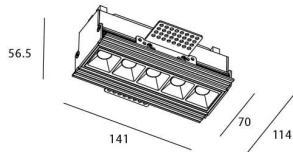

Star-T

Lavov Downlights from the family Star-T, power 10 W and CRI 90 with an optic Wall Washer degrees made in Die Cast Aluminum finished in White with a real lumen output of 540lm and an efficiency of 54lm/W. DALI driver.

Item code	86.D030.2343.01
Product type	Indoor
Category	Downlights
Family	STAR
Subfamily	Star-T
Pictograms	

Scheme

Product

Real power (W)	10
Real luminous flux (Lm)	540
Luminous efficiency (Lm/W)	54
Beam angle (°)	Wall Washer
Life time (h)	50000 h L80B10
IP	20
Electrical class insulation	Clas II
Colour	White
U. G. R	<19
Control gear included	Yes
Control gear	DALI
Flicker Free	Yes
Light source	LED
Type of LED	COB
Colour temperature (K)	3000
Colour consistency (SDCM)	SDCM<3
CRI	90