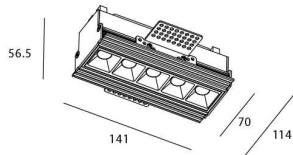

Star-T

Lavov Downlights from the family Star-T, power 10 W and CRI 90 with an optic Wall Washer degrees made in Die Cast Aluminum finished in Black with a real lumen output of 540lm and an efficiency of 54lm/W. DALI driver.

Item code	86.D030.2343.02
Product type	Indoor
Category	Downlights
Family	STAR
Subfamily	Star-T
Pictograms	

Scheme

Product	
Real power (W)	10
Real luminous flux (Lm)	540
Luminous efficiency (Lm/W)	54
Beam angle (°)	Wall Washer
Life time (h)	50000 h L80B10
IP	20
Electrical class insulation	Clas II
Colour	Black
U. G. R	<19
Control gear included	Yes
Control gear	DALI
Flicker Free	Yes
Light source	LED
Type of LED	COB
Colour temperature (K)	3000
Colour consistency (SDCM)	SDCM<3
CRI	90