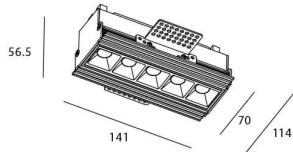

Star-T

Lavov Downlights from the family Star-T, power 10 W and CRI 90 with an optic Wall Washer degrees made in Die Cast Aluminum finished in Black with a real lumen output of 540lm and an efficiency of 54lm/W. DALI driver.

Item code	86.D030.2343.02
Product type	Indoor
Category	Downlights
Family	STAR
Subfamily	Star-T
Pictograms	

Scheme

Product	
Real power (W)	10
Real luminous flux (Lm)	540
Luminous efficiency (Lm/W)	54
Beam angle (°)	Wall Washer
Life time (h)	50000 h L80B10
IP	20
Electrical class insulation	Clas II
Colour	Black
U. G. R	<19
Control gear included	Yes
Control gear	DALI
Flicker Free	Yes
Light source	LED
Type of LED	COB
Colour temperature (K)	3000
Colour consistency (SDCM)	SDCM<3
CRI	90