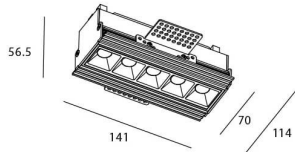

Star-T

Lavov Downlights from the family Star-T, power 10 W and CRI 90 with an optic Wall Washer degrees made in Die Cast Aluminum finished in Black with a real lumen output of 540lm and an efficiency of 54lm/W. DALI driver.

Item code	86.D030.2343.02
Product type	Indoor
Category	Downlights
Family	STAR
Subfamily	Star-T
Pictograms	

Scheme

Product	
Real power (W)	10
Real luminous flux (Lm)	540
Luminous efficiency (Lm/W)	54
Beam angle (°)	Wall Washer
Life time (h)	50000 h L80B10
IP	20
Electrical class insulation	Clas II
Colour	Black
U. G. R	<19
Control gear included	Yes
Control gear	DALI
Flicker Free	Yes
Light source	LED
Type of LED	COB
Colour temperature (K)	3000
Colour consistency (SDCM)	SDCM<3
CRI	90