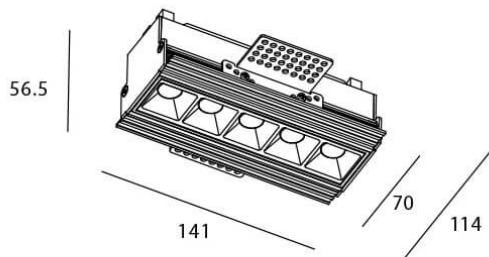

### Star-T

Lavov Downlights from the family Star-T, power 10 W and CRI 90 with an optic 30 degrees made in Die Cast Aluminum finished in White with a real lumen output of 540lm and an efficiency of 54lm/W. ON/OFF driver.

### Scheme

Product	
Real power (W)	10
Real luminous flux (Lm)	540
Luminous efficiency (Lm/W)	54
Beam angle (&ordm;)	30
Life time (h)	50000 h L80B10
IP	20
Electrical class insulation	Clas II
Colour	White
U. G. R	<19
Control gear included	Yes
Control gear	ON/OFF
Flicker Free	Yes
Light source	LED
Type of LED	COB
Colour temperature (K)	4000
Colour consistency (SDCM)	SDCM<3
CRI	90