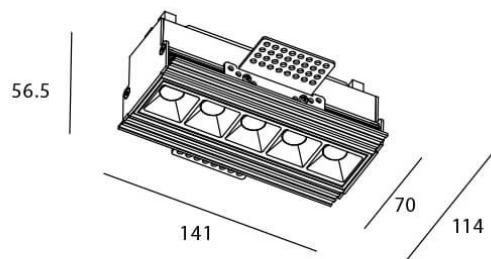

Star-T

Lavov Downlights from the family Star-T, power 10 W and CRI 90 with an optic 45 degrees made in Die Cast Aluminum finished in White with a real lumen output of 540lm and an efficiency of 54lm/W. ON/OFF driver.

Item code	86.D030.2431.01
Product type	Indoor
Category	Downlights
Family	STAR
Subfamily	Star-T
Pictograms	

Scheme

Product	
Real power (W)	10
Real luminous flux (Lm)	540
Luminous efficiency (Lm/W)	54
Beam angle (º)	45
Life time (h)	50000 h L80B10
IP	20
Electrical class insulation	Clas II
Colour	White
U. G. R	<19
Control gear included	Yes
Control gear	ON/OFF
Flicker Free	Yes
Light source	LED
Type of LED	COB
Colour temperature (K)	4000
Colour consistency (SDCM)	SDCM<3
CRI	90