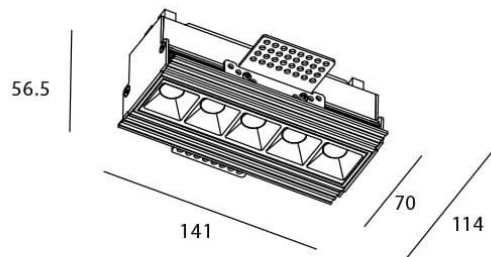

### Star-T

Lavov Downlights from the family Star-T, power 10 W and CRI 90 with an optic Wall Washer degrees made in Die Cast Aluminum finished in White with a real lumen output of 540lm and an efficiency of 54lm/W. ON/OFF driver.

### Scheme

Product	
Real power (W)	10
Real luminous flux (Lm)	540
Luminous efficiency (Lm/W)	54
Beam angle (&ordm;)	Wall Washer
Life time (h)	50000 h L80B10
IP	20
Electrical class insulation	Clas II
Colour	White
U. G. R	<19
Control gear included	Yes
Control gear	ON/OFF
Flicker Free	Yes
Light source	LED
Type of LED	COB
Colour temperature (K)	4000
Colour consistency (SDCM)	SDCM<3
CRI	90