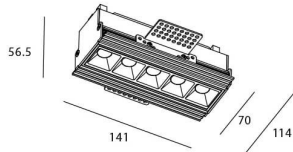

Star-T

Lavov Downlights from the family Star-T, power 10 W and CRI 90 with an optic Wall Washer degrees made in Die Cast Aluminum finished in White with a real lumen output of 540lm and an efficiency of 54lm/W. ON/OFF driver.

Item code	86.D030.2441.01
Product type	Indoor
Category	Downlights
Family	STAR
Subfamily	Star-T
Pictograms	

Scheme

Product	
Real power (W)	10
Real luminous flux (Lm)	540
Luminous efficiency (Lm/W)	54
Beam angle (°)	Wall Washer
Life time (h)	50000 h L80B10
IP	20
Electrical class insulation	Clas II
Colour	White
U. G. R	<19
Control gear included	Yes
Control gear	ON/OFF
Flicker Free	Yes
Light source	LED
Type of LED	COB
Colour temperature (K)	4000
Colour consistency (SDCM)	SDCM<3
CRI	90