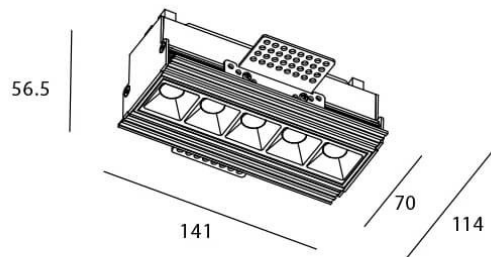

### Star-T

Lavov Downlights from the family Star-T, power 10 W and CRI 90 with an optic Wall Washer degrees made in Die Cast Aluminum finished in White with a real lumen output of 540lm and an efficiency of 54lm/W. ON/OFF driver.

### Scheme

Item code	86.D030.2441.01
Product type	Indoor
Category	Downlights
Family	STAR
Subfamily	Star-T
Pictograms	

<b>Product</b>	
Real power (W)	10
Real luminous flux (Lm)	540
Luminous efficiency (Lm/W)	54
Beam angle (&ordm;)	Wall Washer
Life time (h)	50000 h L80B10
IP	20
Electrical class insulation	Clas II
Colour	White
U. G. R	<19
Control gear included	Yes
Control gear	ON/OFF
Flicker Free	Yes
Light source	LED
Type of LED	COB
Colour temperature (K)	4000
Colour consistency (SDCM)	SDCM<3
CRI	90