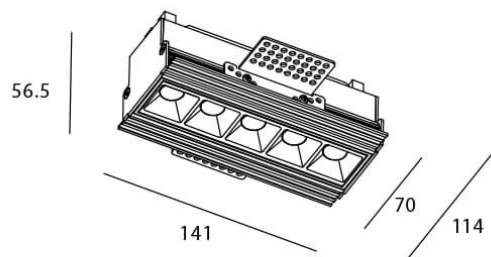

Star-T

Lavov Downlights from the family Star-T, power 10 W and CRI 90 with an optic Wall Washer degrees made in Die Cast Aluminum finished in White with a real lumen output of 540lm and an efficiency of 54lm/W. ON/OFF driver.

Item code	86.D030.2441.01
Product type	Indoor
Category	Downlights
Family	STAR
Subfamily	Star-T
Pictograms	

Scheme

Product	
Real power (W)	10
Real luminous flux (Lm)	540
Luminous efficiency (Lm/W)	54
Beam angle (°)	Wall Washer
Life time (h)	50000 h L80B10
IP	20
Electrical class insulation	Clas II
Colour	White
U. G. R	19
Control gear included	Yes
Control gear	ON/OFF
Flicker Free	Yes
Light source	LED
Type of LED	COB
Colour temperature (K)	4000
Colour consistency (SDCM)	SDCM3
CRI	90