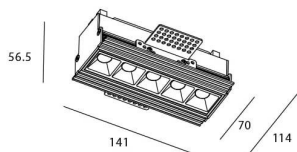

### Product

**Real power (W)** 10

**Real luminous flux (Lm)** 540

**Luminous efficiency (Lm/W)** 54

**Beam angle (°)** Wall Washer

**Life time (h)** 50000 h L80B10

**IP** 20

**Electrical class insulation** Clas II