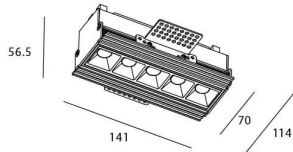

Star-T

Lavov Downlights from the family Star-T, power 10 W and CRI 90 with an optic Wall Washer degrees made in Die Cast Aluminum finished in White with a real lumen output of 540lm and an efficiency of 54lm/W. DALI driver.

Item code	86.D030.2443.01
Product type	Indoor
Category	Downlights
Family	STAR
Subfamily	Star-T
Pictograms	

Scheme

Product	
Real power (W)	10
Real luminous flux (Lm)	540
Luminous efficiency (Lm/W)	54
Beam angle (°)	Wall Washer
Life time (h)	50000 h L80B10
IP	20
Electrical class insulation	Clas II
Colour	White
U. G. R	<19
Control gear included	Yes
Control gear	DALI
Flicker Free	Yes
Light source	LED
Type of LED	COB
Colour temperature (K)	4000
Colour consistency (SDCM)	SDCM<3
CRI	90