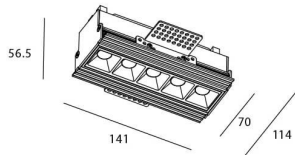

Star-T

Lavov Downlights from the family Star-T, power 10 W and CRI 90 with an optic Wall Washer degrees made in Die Cast Aluminum finished in Black with a real lumen output of 540lm and an efficiency of 54lm/W. DALI driver.

Item code	86.D030.2443.02
Product type	Indoor
Category	Downlights
Family	STAR
Subfamily	Star-T
Pictograms	

Scheme

Product	
Real power (W)	10
Real luminous flux (Lm)	540
Luminous efficiency (Lm/W)	54
Beam angle (°)	Wall Washer
Life time (h)	50000 h L80B10
IP	20
Electrical class insulation	Clas II
Colour	Black
U. G. R	<19
Control gear included	Yes
Control gear	DALI
Flicker Free	Yes
Light source	LED
Type of LED	COB
Colour temperature (K)	4000
Colour consistency (SDCM)	SDCM<3
CRI	90