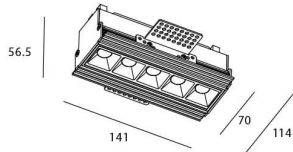

### Product

**Real power (W)** 10

**Real luminous flux (Lm)** 540

**Luminous efficiency (Lm/W)** 54

**Beam angle (°)** Wall Washer

**Life time (h)** 50000 h L80B10

**IP** 20

**Electrical class insulation** Clas II