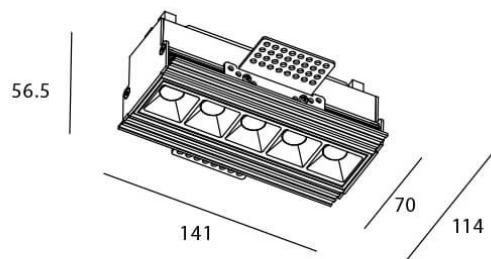

Star-T

Lavov Downlights from the family Star-T, power 10 W and CRI 90 with an optic Wall Washer degrees made in Die Cast Aluminum finished in Black with a real lumen output of 540lm and an efficiency of 54lm/W. DALI driver.

Item code	86.D030.2443.02
Product type	Indoor
Category	Downlights
Family	STAR
Subfamily	Star-T
Pictograms	

Scheme

Product	
Real power (W)	10
Real luminous flux (Lm)	540
Luminous efficiency (Lm/W)	54
Beam angle (°)	Wall Washer
Life time (h)	50000 h L80B10
IP	20
Electrical class insulation	Clas II
Colour	Black
U. G. R	19
Control gear included	Yes
Control gear	DALI
Flicker Free	Yes
Light source	LED
Type of LED	COB
Colour temperature (K)	4000
Colour consistency (SDCM)	SDCM3
CRI	90