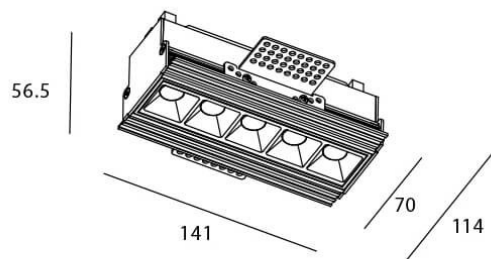

Star-T

Lavov Downlights from the family Star-T, power 10 W and CRI 90 with an optic Wall Washer degrees made in Die Cast Aluminum finished in Black with a real lumen output of 540lm and an efficiency of 54lm/W. DALI driver.

Scheme

Item code	86.D030.2443.02
Product type	Indoor
Category	Downlights
Family	STAR
Subfamily	Star-T
Pictograms	

Product	
Real power (W)	10
Real luminous flux (Lm)	540
Luminous efficiency (Lm/W)	54
Beam angle (º)	Wall Washer
Life time (h)	50000 h L80B10
IP	20
Electrical class insulation	Clas II
Colour	Black
U. G. R	<19
Control gear included	Yes
Control gear	DALI
Flicker Free	Yes
Light source	LED
Type of LED	COB
Colour temperature (K)	4000
Colour consistency (SDCM)	SDCM<3
CRI	90