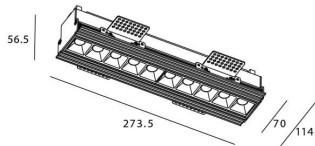

### Star-T

Lavov Downlights from the family Star-T, power 20 W and CRI 90 with an optic 15 degrees made in Die Cast Aluminum finished in White with a real lumen output of 1220lm and an efficiency of 61lm/W. ON/OFF driver.

### Scheme

<b>Product</b>	
Real power (W)	20
Real luminous flux (Lm)	1220
Luminous efficiency (Lm/W)	61
Beam angle (°)	15
Life time (h)	50000 h L80B10
IP	20
Electrical class insulation	Clas II
Colour	White
U. G. R	<19
Control gear included	Yes
Control gear	ON/OFF
Flicker Free	Yes
Light source	LED
Type of LED	COB
Colour temperature (K)	3000
Colour consistency (SDCM)	SDCM<3
CRI	90