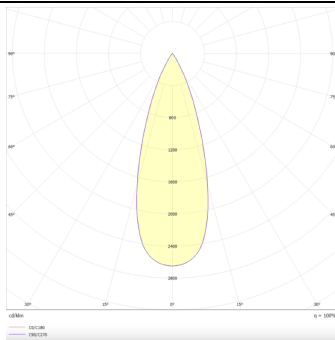

Star-T

Lavov Downlights from the family Star-T, power 20 W and CRI 90 with an optic 30 degrees made in Die Cast Aluminum finished in White with a real lumen output of 1220lm and an efficiency of 61lm/W. DALI driver.

Item code	86.D030.3323.01
Product type	Indoor
Category	Downlights
Family	STAR
Subfamily	Star-T
Pictograms	

Scheme

Photometry

Product	
Real power (W)	20
Real luminous flux (Lm)	1220
Luminous efficiency (Lm/W)	61
Beam angle (°)	30
Life time (h)	50000 h L80B10
IP	20
Electrical class insulation	Clas II
Colour	White
U. G. R	<19
Control gear included	Yes
Control gear	DALI
Flicker Free	Yes
Light source	LED
Type of LED	COB
Colour temperature (K)	3000
Colour consistency (SDCM)	SDCM<3
CRI	90