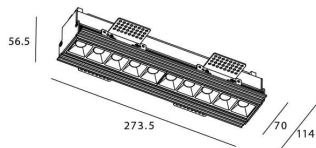

Star-T

Lavov Downlights from the family Star-T, power 20 W and CRI 90 with an optic 30 degrees made in Die Cast Aluminum finished in White with a real lumen output of 1220lm and an efficiency of 61lm/W. DALI driver.

Item code	86.D030.3323.01
Product type	Indoor
Category	Downlights
Family	STAR
Subfamily	Star-T
Pictograms	

Scheme

Photometry

Product	
Real power (W)	20
Real luminous flux (Lm)	1220
Luminous efficiency (Lm/W)	61
Beam angle (°)	30
Life time (h)	50000 h L80B10
IP	20
Electrical class insulation	Clas II
Colour	White
U. G. R	<19
Control gear included	Yes
Control gear	DALI
Flicker Free	Yes
Light source	LED
Type of LED	COB
Colour temperature (K)	3000
Colour consistency (SDCM)	SDCM<3
CRI	90