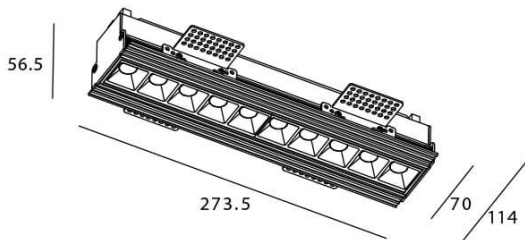

### Star-T

Lavov Downlights from the family Star-T, power 20 W and CRI 90 with an optic 45 degrees made in Die Cast Aluminum finished in Black with a real lumen output of 1220lm and an efficiency of 61lm/W. ON/OFF driver.

Item code	86.D030.3331.02
Product type	Indoor
Category	Downlights
Family	STAR
Subfamily	Star-T
Pictograms	

### Scheme

Product	
Real power (W)	20
Real luminous flux (Lm)	1220
Luminous efficiency (Lm/W)	61
Beam angle (°)	45
Life time (h)	50000 h L80B10
IP	20
Electrical class insulation	Clas II
Colour	Black
U. G. R	19
Control gear included	Yes
Control gear	ON/OFF
Flicker Free	Yes
Light source	LED
Type of LED	COB
Colour temperature (K)	3000
Colour consistency (SDCM)	SDCM3
CRI	90