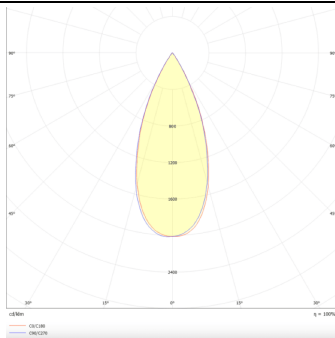

Star-T

Lavov Downlights from the family Star-T, power 20 W and CRI 90 with an optic 45 degrees made in Die Cast Aluminum finished in White with a real lumen output of 1220lm and an efficiency of 61lm/W. DALI driver.

Item code	86.D030.3333.01
Product type	Indoor
Category	Downlights
Family	STAR
Subfamily	Star-T
Pictograms	

Scheme

Photometry

Product	
Real power (W)	20
Real luminous flux (Lm)	1220
Luminous efficiency (Lm/W)	61
Beam angle (°)	45
Life time (h)	50000 h L80B10
IP	20
Electrical class insulation	Clas II
Colour	White
U. G. R	<19
Control gear included	Yes
Control gear	DALI
Flicker Free	Yes
Light source	LED
Type of LED	COB
Colour temperature (K)	3000
Colour consistency (SDCM)	SDCM<3
CRI	90