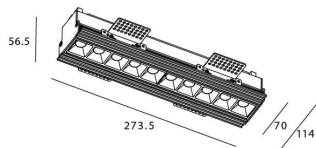

Star-T

Lavov Downlights from the family Star-T, power 20 W and CRI 90 with an optic 45 degrees made in Die Cast Aluminum finished in White with a real lumen output of 1220lm and an efficiency of 61lm/W. DALI driver.

Item code	86.D030.3333.01
Product type	Indoor
Category	Downlights
Family	STAR
Subfamily	Star-T
Pictograms	

Scheme

Photometry

Product	
Real power (W)	20
Real luminous flux (Lm)	1220
Luminous efficiency (Lm/W)	61
Beam angle (°)	45
Life time (h)	50000 h L80B10
IP	20
Electrical class insulation	Clas II
Colour	White
U. G. R	<19
Control gear included	Yes
Control gear	DALI
Flicker Free	Yes
Light source	LED
Type of LED	COB
Colour temperature (K)	3000
Colour consistency (SDCM)	SDCM<3
CRI	90