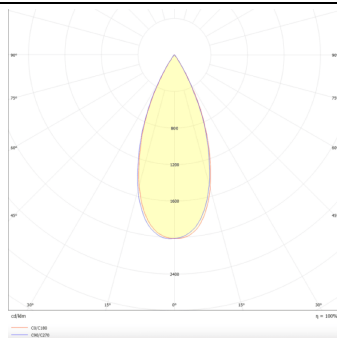

Star-T

Lavov Downlights from the family Star-T, power 20 W and CRI 90 with an optic 45 degrees made in Die Cast Aluminum finished in Black with a real lumen output of 1220lm and an efficiency of 61lm/W. DALI driver.

Item code	86.D030.3333.02
Product type	Indoor
Category	Downlights
Family	STAR
Subfamily	Star-T
Pictograms	

Scheme

Photometry

Product	
Real power (W)	20
Real luminous flux (Lm)	1220
Luminous efficiency (Lm/W)	61
Beam angle (°)	45
Life time (h)	50000 h L80B10
IP	20
Electrical class insulation	Clas II
Colour	Black
U. G. R	<19
Control gear included	Yes
Control gear	DALI
Flicker Free	Yes
Light source	LED
Type of LED	COB
Colour temperature (K)	3000
Colour consistency (SDCM)	SDCM<3
CRI	90