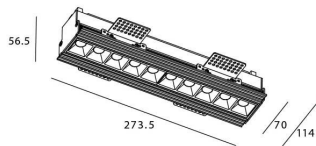

Star-T

Lavov Downlights from the family Star-T, power 20 W and CRI 90 with an optic 45 degrees made in Die Cast Aluminum finished in Black with a real lumen output of 1220lm and an efficiency of 61lm/W. DALI driver.

Item code	86.D030.3333.02
Product type	Indoor
Category	Downlights
Family	STAR
Subfamily	Star-T
Pictograms	

Scheme

Photometry

Product	
Real power (W)	20
Real luminous flux (Lm)	1220
Luminous efficiency (Lm/W)	61
Beam angle (°)	45
Life time (h)	50000 h L80B10
IP	20
Electrical class insulation	Clas II
Colour	Black
U. G. R	<19
Control gear included	Yes
Control gear	DALI
Flicker Free	Yes
Light source	LED
Type of LED	COB
Colour temperature (K)	3000
Colour consistency (SDCM)	SDCM<3
CRI	90