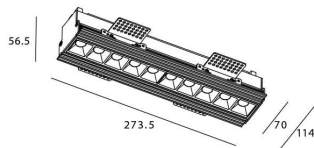

Star-T

Lavov Downlights from the family Star-T, power 20 W and CRI 90 with an optic Wall Washer degrees made in Die Cast Aluminum finished in White with a real lumen output of 1220lm and an efficiency of 61lm/W. ON/OFF driver.

Item code	86.D030.3341.01
Product type	Indoor
Category	Downlights
Family	STAR
Subfamily	Star-T
Pictograms	

Scheme

Product	
Real power (W)	20
Real luminous flux (Lm)	1220
Luminous efficiency (Lm/W)	61
Beam angle (°)	Wall Washer
Life time (h)	50000 h L80B10
IP	20
Electrical class insulation	Clas II
Colour	White
U. G. R	<19
Control gear included	Yes
Control gear	ON/OFF
Flicker Free	Yes
Light source	LED
Type of LED	COB
Colour temperature (K)	3000
Colour consistency (SDCM)	SDCM<3
CRI	90