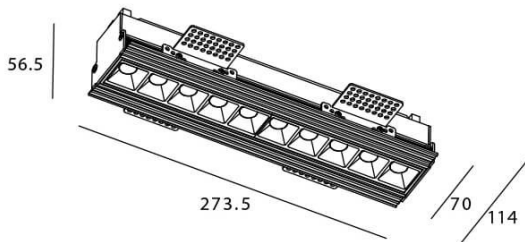

Scheme

Star-T

Lavov Downlights from the family Star-T, power 20 W and CRI 90 with an optic Wall Washer degrees made in Die Cast Aluminum finished in White with a real lumen output of 1220lm and an efficiency of 61lm/W. ON/OFF driver.

Item code	86.D030.3341.01
Product type	Indoor
Category	Downlights
Family	STAR
Subfamily	Star-T
Pictograms	

Product	
Real power (W)	20
Real luminous flux (Lm)	1220
Luminous efficiency (Lm/W)	61
Beam angle (°)	Wall Washer
Life time (h)	50000 h L80B10
IP	20
Electrical class insulation	Clas II
Colour	White
U. G. R	19
Control gear included	Yes
Control gear	ON/OFF
Flicker Free	Yes
Light source	LED
Type of LED	COB
Colour temperature (K)	3000
Colour consistency (SDCM)	SDCM3
CRI	90