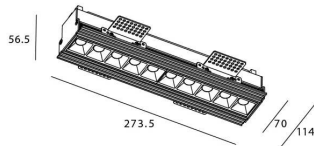

Star-T

Lavov Downlights from the family Star-T, power 20 W and CRI 90 with an optic Wall Washer degrees made in Die Cast Aluminum finished in White with a real lumen output of 1220lm and an efficiency of 61lm/W. ON/OFF driver.

Item code	86.D030.3341.01
Product type	Indoor
Category	Downlights
Family	STAR
Subfamily	Star-T
Pictograms	

Scheme

Product	
Real power (W)	20
Real luminous flux (Lm)	1220
Luminous efficiency (Lm/W)	61
Beam angle (°)	Wall Washer
Life time (h)	50000 h L80B10
IP	20
Electrical class insulation	Clas II
Colour	White
U. G. R	<19
Control gear included	Yes
Control gear	ON/OFF
Flicker Free	Yes
Light source	LED
Type of LED	COB
Colour temperature (K)	3000
Colour consistency (SDCM)	SDCM<3
CRI	90