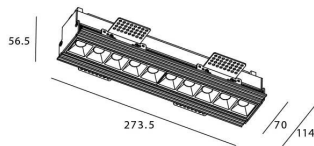

Star-T

Lavov Downlights from the family Star-T, power 20 W and CRI 90 with an optic Wall Washer degrees made in Die Cast Aluminum finished in White with a real lumen output of 1220lm and an efficiency of 61lm/W. ON/OFF driver.

Item code	86.D030.3341.01
Product type	Indoor
Category	Downlights
Family	STAR
Subfamily	Star-T
Pictograms	

Scheme

Product	
Real power (W)	20
Real luminous flux (Lm)	1220
Luminous efficiency (Lm/W)	61
Beam angle (°)	Wall Washer
Life time (h)	50000 h L80B10
IP	20
Electrical class insulation	Clas II
Colour	White
U. G. R	<19
Control gear included	Yes
Control gear	ON/OFF
Flicker Free	Yes
Light source	LED
Type of LED	COB
Colour temperature (K)	3000
Colour consistency (SDCM)	SDCM<3
CRI	90