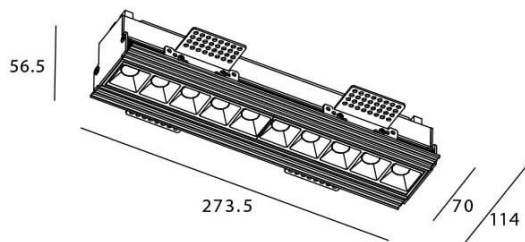

Star-T

Lavov Downlights from the family Star-T, power 20 W and CRI 90 with an optic Wall Washer degrees made in Die Cast Aluminum finished in Black with a real lumen output of 1220lm and an efficiency of 61lm/W. ON/OFF driver.

Item code	86.D030.3341.02
Product type	Indoor
Category	Downlights
Family	STAR
Subfamily	Star-T
Pictograms	

Scheme

Product	
Real power (W)	20
Real luminous flux (Lm)	1220
Luminous efficiency (Lm/W)	61
Beam angle (°)	Wall Washer
Life time (h)	50000 h L80B10
IP	20
Electrical class insulation	Clas II
Colour	Black
U. G. R	<19
Control gear included	Yes
Control gear	ON/OFF
Flicker Free	Yes
Light source	LED
Type of LED	COB
Colour temperature (K)	3000
Colour consistency (SDCM)	SDCM<3
CRI	90