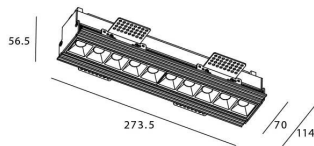

Scheme

Product

Real power (W) 20

Real luminous flux (Lm) 1220

Luminous efficiency (Lm/W) 61

Beam angle (°) Wall Washer

Life time (h) 50000 h L80B10

IP 20

Electrical class insulation Clas II

Colour Black

U. G. R <19

Control gear included Yes

Control gear ON/OFF

Flicker Free Yes

Light source LED

Type of LED COB

Colour temperature (K) 3000

Colour consistency (SDCM) SDCM<3

CRI 90