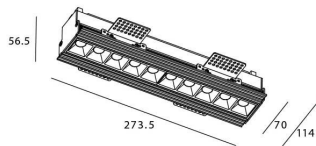

Star-T

Lavov Downlights from the family Star-T, power 20 W and CRI 90 with an optic Wall Washer degrees made in Die Cast Aluminum finished in Black with a real lumen output of 1220lm and an efficiency of 61lm/W. ON/OFF driver.

Item code	86.D030.3341.02
Product type	Indoor
Category	Downlights
Family	STAR
Subfamily	Star-T
Pictograms	

Scheme

Product	
Real power (W)	20
Real luminous flux (Lm)	1220
Luminous efficiency (Lm/W)	61
Beam angle (°)	Wall Washer
Life time (h)	50000 h L80B10
IP	20
Electrical class insulation	Clas II
Colour	Black
U. G. R	<19
Control gear included	Yes
Control gear	ON/OFF
Flicker Free	Yes
Light source	LED
Type of LED	COB
Colour temperature (K)	3000
Colour consistency (SDCM)	SDCM<3
CRI	90