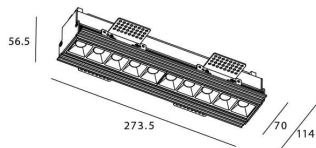

### Star-T

Lavov Downlights from the family Star-T, power 20 W and CRI 90 with an optic Wall Washer degrees made in Die Cast Aluminum finished in Black with a real lumen output of 1220lm and an efficiency of 61lm/W. ON/OFF driver.

### Product

Real power (W)	20
Real luminous flux (Lm)	1220
Luminous efficiency (Lm/W)	61
Beam angle (°)	Wall Washer
Life time (h)	50000 h L80B10
IP	20
Electrical class insulation	Clas II
Colour	Black
U. G. R	<19
Control gear included	Yes
Control gear	ON/OFF
Flicker Free	Yes
Light source	LED
Type of LED	COB
Colour temperature (K)	3000
Colour consistency (SDCM)	SDCM<3
CRI	90