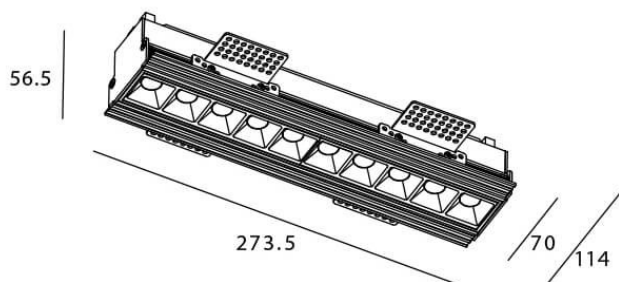

Star-T

Lavov Downlights from the family Star-T, power 20 W and CRI 90 with an optic Wall Washer degrees made in Die Cast Aluminum finished in White with a real lumen output of 1220lm and an efficiency of 61lm/W. DALI driver.

Item code	86.D030.3343.01
Product type	Indoor
Category	Downlights
Family	STAR
Subfamily	Star-T
Pictograms	

Scheme

Product	
Real power (W)	20
Real luminous flux (Lm)	1220
Luminous efficiency (Lm/W)	61
Beam angle (°)	Wall Washer
Life time (h)	50000 h L80B10
IP	20
Electrical class insulation	Clas II
Colour	White
U. G. R	<19
Control gear included	Yes
Control gear	DALI
Flicker Free	Yes
Light source	LED
Type of LED	COB
Colour temperature (K)	3000
Colour consistency (SDCM)	SDCM<3
CRI	90