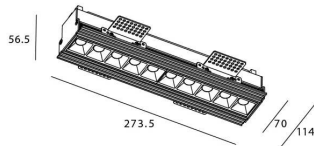

Star-T

Lavov Downlights from the family Star-T, power 20 W and CRI 90 with an optic Wall Washer degrees made in Die Cast Aluminum finished in White with a real lumen output of 1220lm and an efficiency of 61lm/W. DALI driver.

Item code	86.D030.3343.01
Product type	Indoor
Category	Downlights
Family	STAR
Subfamily	Star-T
Pictograms	

Scheme

Product	
Real power (W)	20
Real luminous flux (Lm)	1220
Luminous efficiency (Lm/W)	61
Beam angle (°)	Wall Washer
Life time (h)	50000 h L80B10
IP	20
Electrical class insulation	Clas II
Colour	White
U. G. R	<19
Control gear included	Yes
Control gear	DALI
Flicker Free	Yes
Light source	LED
Type of LED	COB
Colour temperature (K)	3000
Colour consistency (SDCM)	SDCM<3
CRI	90