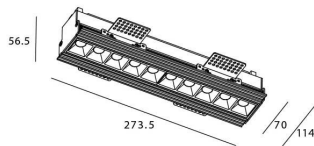

Star-T

Lavov Downlights from the family Star-T, power 20 W and CRI 90 with an optic Wall Washer degrees made in Die Cast Aluminum finished in Black with a real lumen output of 1220lm and an efficiency of 61lm/W. DALI driver.

Item code	86.D030.3343.02
Product type	Indoor
Category	Downlights
Family	STAR
Subfamily	Star-T
Pictograms	

Scheme

Product	
Real power (W)	20
Real luminous flux (Lm)	1220
Luminous efficiency (Lm/W)	61
Beam angle (°)	Wall Washer
Life time (h)	50000 h L80B10
IP	20
Electrical class insulation	Clas II
Colour	Black
U. G. R	<19
Control gear included	Yes
Control gear	DALI
Flicker Free	Yes
Light source	LED
Type of LED	COB
Colour temperature (K)	3000
Colour consistency (SDCM)	SDCM<3
CRI	90