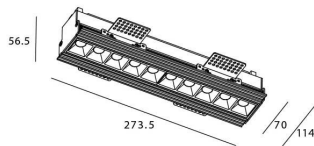

Star-T

Lavov Downlights from the family Star-T, power 20 W and CRI 90 with an optic Wall Washer degrees made in Die Cast Aluminum finished in Black with a real lumen output of 1220lm and an efficiency of 61lm/W. DALI driver.

Item code	86.D030.3343.02
Product type	Indoor
Category	Downlights
Family	STAR
Subfamily	Star-T
Pictograms	

Scheme

Product

Real power (W)	20
Real luminous flux (Lm)	1220
Luminous efficiency (Lm/W)	61
Beam angle (°)	Wall Washer
Life time (h)	50000 h L80B10
IP	20
Electrical class insulation	Clas II
Colour	Black
U. G. R	<19
Control gear included	Yes
Control gear	DALI
Flicker Free	Yes
Light source	LED
Type of LED	COB
Colour temperature (K)	3000
Colour consistency (SDCM)	SDCM<3
CRI	90