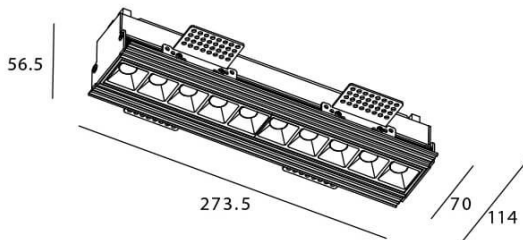

Star-T

Lavov Downlights from the family Star-T, power 20 W and CRI 90 with an optic Wall Washer degrees made in Die Cast Aluminum finished in Black with a real lumen output of 1220lm and an efficiency of 61lm/W. DALI driver.

Scheme

Item code	86.D030.3343.02
Product type	Indoor
Category	Downlights
Family	STAR
Subfamily	Star-T
Pictograms	

Product	
Real power (W)	20
Real luminous flux (Lm)	1220
Luminous efficiency (Lm/W)	61
Beam angle (º)	Wall Washer
Life time (h)	50000 h L80B10
IP	20
Electrical class insulation	Clas II
Colour	Black
U. G. R	<19
Control gear included	Yes
Control gear	DALI
Flicker Free	Yes
Light source	LED
Type of LED	COB
Colour temperature (K)	3000
Colour consistency (SDCM)	SDCM<3
CRI	90