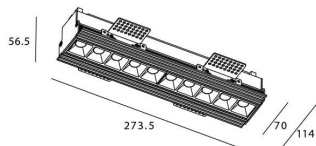

Star-T

Lavov Downlights from the family Star-T, power 20 W and CRI 90 with an optic 30 degrees made in Die Cast Aluminum finished in White with a real lumen output of 1220lm and an efficiency of 61lm/W. ON/OFF driver.

Item code	86.D030.3421.01
Product type	Indoor
Category	Downlights
Family	STAR
Subfamily	Star-T

Pictograms

Scheme

Product

Real power (W)	20
Real luminous flux (Lm)	1220
Luminous efficiency (Lm/W)	61
Beam angle (°)	30
Life time (h)	50000 h L80B10
IP	20
Electrical class insulation	Clas II
Colour	White
U. G. R	<19
Control gear included	Yes
Control gear	ON/OFF
Flicker Free	Yes
Light source	LED
Type of LED	COB
Colour temperature (K)	4000
Colour consistency (SDCM)	SDCM<3
CRI	90