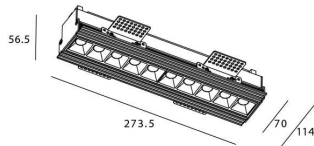

Star-T

Lavov Downlights from the family Star-T, power 20 W and CRI 90 with an optic Wall Washer degrees made in Die Cast Aluminum finished in White with a real lumen output of 1220lm and an efficiency of 61lm/W. ON/OFF driver.

Item code	86.D030.3441.01
Product type	Indoor
Category	Downlights
Family	STAR
Subfamily	Star-T
Pictograms	

Scheme

Product

Real power (W)	20
Real luminous flux (Lm)	1220
Luminous efficiency (Lm/W)	61
Beam angle (°)	Wall Washer
Life time (h)	50000 h L80B10
IP	20
Electrical class insulation	Clas II
Colour	White
U. G. R	<19
Control gear included	Yes
Control gear	ON/OFF
Flicker Free	Yes
Light source	LED
Type of LED	COB
Colour temperature (K)	4000
Colour consistency (SDCM)	SDCM<3
CRI	90