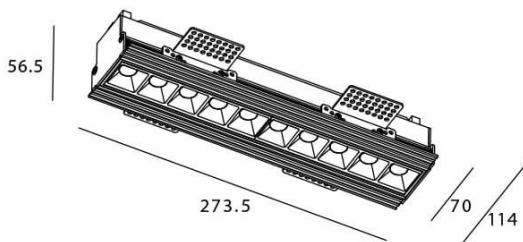

Star-T

Lavov Downlights from the family Star-T, power 20 W and CRI 90 with an optic Wall Washer degrees made in Die Cast Aluminum finished in Black with a real lumen output of 1220lm and an efficiency of 61lm/W. ON/OFF driver.

Scheme

Item code	86.D030.3441.02
Product type	Indoor
Category	Downlights
Family	STAR
Subfamily	Star-T
Pictograms	

Product	
Real power (W)	20
Real luminous flux (Lm)	1220
Luminous efficiency (Lm/W)	61
Beam angle (º)	Wall Washer
Life time (h)	50000 h L80B10
IP	20
Electrical class insulation	Clas II
Colour	Black
U. G. R	<19
Control gear included	Yes
Control gear	ON/OFF
Flicker Free	Yes
Light source	LED
Type of LED	COB
Colour temperature (K)	4000
Colour consistency (SDCM)	SDCM<3
CRI	90