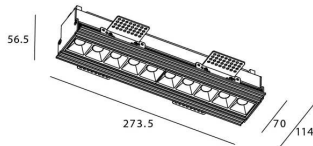

Star-T

Lavov Downlights from the family Star-T, power 20 W and CRI 90 with an optic Wall Washer degrees made in Die Cast Aluminum finished in White with a real lumen output of 1220lm and an efficiency of 61lm/W. DALI driver.

Item code	86.D030.3443.01
Product type	Indoor
Category	Downlights
Family	STAR
Subfamily	Star-T
Pictograms	

Scheme

Product	
Real power (W)	20
Real luminous flux (Lm)	1220
Luminous efficiency (Lm/W)	61
Beam angle (°)	Wall Washer
Life time (h)	50000 h L80B10
IP	20
Electrical class insulation	Clas II
Colour	White
U. G. R	<19
Control gear included	Yes
Control gear	DALI
Flicker Free	Yes
Light source	LED
Type of LED	COB
Colour temperature (K)	4000
Colour consistency (SDCM)	SDCM<3
CRI	90