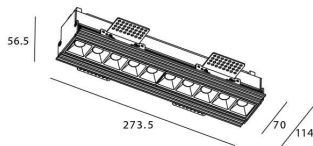

Star-T

Lavov Downlights from the family Star-T, power 20 W and CRI 90 with an optic Wall Washer degrees made in Die Cast Aluminum finished in Black with a real lumen output of 1220lm and an efficiency of 61lm/W. DALI driver.

Item code	86.D030.3443.02
Product type	Indoor
Category	Downlights
Family	STAR
Subfamily	Star-T
Pictograms	

Scheme

Product

Real power (W)	20
Real luminous flux (Lm)	1220
Luminous efficiency (Lm/W)	61
Beam angle (°)	Wall Washer
Life time (h)	50000 h L80B10
IP	20
Electrical class insulation	Clas II
Colour	Black
U. G. R	<19
Control gear included	Yes
Control gear	DALI
Flicker Free	Yes
Light source	LED
Type of LED	COB
Colour temperature (K)	4000
Colour consistency (SDCM)	SDCM<3
CRI	90