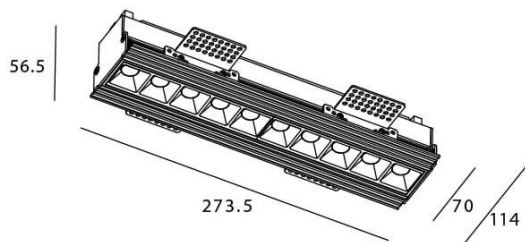

Star-T

Lavov Downlights from the family Star-T, power 20 W and CRI 90 with an optic Wall Washer degrees made in Die Cast Aluminum finished in Black with a real lumen output of 1220lm and an efficiency of 61lm/W. DALI driver.

Item code	86.D030.3443.02
Product type	Indoor
Category	Downlights
Family	STAR
Subfamily	Star-T
Pictograms	

Scheme

Product	
Real power (W)	20
Real luminous flux (Lm)	1220
Luminous efficiency (Lm/W)	61
Beam angle (°)	Wall Washer
Life time (h)	50000 h L80B10
IP	20
Electrical class insulation	Clas II
Colour	Black
U. G. R	19
Control gear included	Yes
Control gear	DALI
Flicker Free	Yes
Light source	LED
Type of LED	COB
Colour temperature (K)	4000
Colour consistency (SDCM)	SDCM3
CRI	90