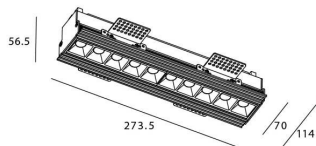

Star-T

Lavov Downlights from the family Star-T, power 20 W and CRI 90 with an optic Wall Washer degrees made in Die Cast Aluminum finished in Black with a real lumen output of 1220lm and an efficiency of 61lm/W. DALI driver.

Item code	86.D030.3443.02
Product type	Indoor
Category	Downlights
Family	STAR
Subfamily	Star-T
Pictograms	

Scheme

Product	
Real power (W)	20
Real luminous flux (Lm)	1220
Luminous efficiency (Lm/W)	61
Beam angle (°)	Wall Washer
Life time (h)	50000 h L80B10
IP	20
Electrical class insulation	Clas II
Colour	Black
U. G. R	<19
Control gear included	Yes
Control gear	DALI
Flicker Free	Yes
Light source	LED
Type of LED	COB
Colour temperature (K)	4000
Colour consistency (SDCM)	SDCM<3
CRI	90