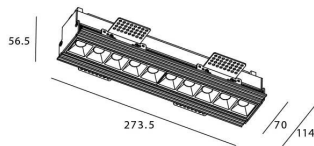

Star-T

Lavov Downlights from the family Star-T, power 20 W and CRI 90 with an optic Wall Washer degrees made in Die Cast Aluminum finished in Black with a real lumen output of 1220lm and an efficiency of 61lm/W. DALI driver.

Item code	86.D030.3443.02
Product type	Indoor
Category	Downlights
Family	STAR
Subfamily	Star-T
Pictograms	

Scheme

Product	
Real power (W)	20
Real luminous flux (Lm)	1220
Luminous efficiency (Lm/W)	61
Beam angle (°)	Wall Washer
Life time (h)	50000 h L80B10
IP	20
Electrical class insulation	Clas II
Colour	Black
U. G. R	<19
Control gear included	Yes
Control gear	DALI
Flicker Free	Yes
Light source	LED
Type of LED	COB
Colour temperature (K)	4000
Colour consistency (SDCM)	SDCM<3
CRI	90