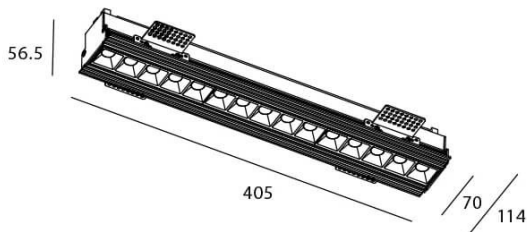

### Star-T

Lavov Downlights from the family Star-T, power 30 W and CRI 90 with an optic 15 degrees made in Die Cast Aluminum finished in White with a real lumen output of 2250lm and an efficiency of 75lm/W. ON/OFF driver.

Item code	86.D030.4311.01
Product type	Indoor
Category	Downlights
Family	STAR
Subfamily	Star-T

#### Scheme

Product	
Real power (W)	30
Real luminous flux (Lm)	2250
Luminous efficiency (Lm/W)	75
Beam angle (&ordm;)	15
Life time (h)	50000 h L80B10
IP	20
Electrical class insulation	Clas II
Colour	White
U. G. R	<19
Control gear included	Yes
Control gear	ON/OFF
Flicker Free	Yes
Light source	LED
Type of LED	COB
Colour temperature (K)	3000
Colour consistency (SDCM)	SDCM<3
CRI	90