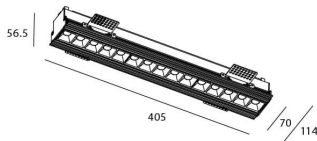

Star-T

Lavov Downlights from the family Star-T, power 30 W and CRI 90 with an optic 15 degrees made in Die Cast Aluminum finished in Black with a real lumen output of 2250lm and an efficiency of 75lm/W. DALI driver.

Item code	86.D030.4313.02
Product type	Indoor
Category	Downlights
Family	STAR
Subfamily	Star-T
Pictograms	

Scheme

Photometry

Product	
Real power (W)	30
Real luminous flux (Lm)	2250
Luminous efficiency (Lm/W)	75
Beam angle (°)	15
Life time (h)	50000 h L80B10
IP	20
Electrical class insulation	Clas II
Colour	Black
U. G. R	<19
Control gear included	Yes
Control gear	DALI
Flicker Free	Yes
Light source	LED
Type of LED	COB
Colour temperature (K)	3000
Colour consistency (SDCM)	SDCM<3
CRI	90