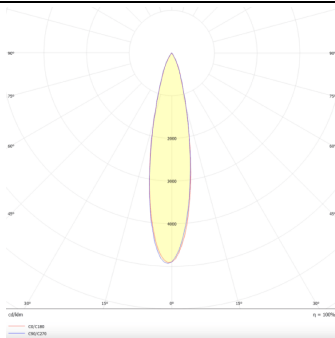

### Star-T

Lavov Downlights from the family Star-T, power 30 W and CRI 90 with an optic 15 degrees made in Die Cast Aluminum finished in Black with a real lumen output of 2250lm and an efficiency of 75lm/W. DALI driver.

### Photometry

Product	
Real power (W)	30
Real luminous flux (Lm)	2250
Luminous efficiency (Lm/W)	75
Beam angle (°)	15
Life time (h)	50000 h L80B10
IP	20
Electrical class insulation	Clas II
Colour	Black
U. G. R	<19
Control gear included	Yes
Control gear	DALI
Flicker Free	Yes
Light source	LED
Type of LED	COB
Colour temperature (K)	3000
Colour consistency (SDCM)	SDCM<3
CRI	90