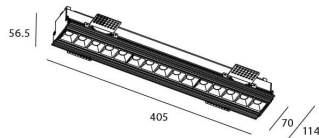

Star-T

Lavov Downlights from the family Star-T, power 30 W and CRI 90 with an optic 15 degrees made in Die Cast Aluminum finished in Black with a real lumen output of 2250lm and an efficiency of 75lm/W. DALI driver.

Item code	86.D030.4313.02
Product type	Indoor
Category	Downlights
Family	STAR
Subfamily	Star-T
Pictograms	

Scheme

Photometry

Product	
Real power (W)	30
Real luminous flux (Lm)	2250
Luminous efficiency (Lm/W)	75
Beam angle (°)	15
Life time (h)	50000 h L80B10
IP	20
Electrical class insulation	Clas II
Colour	Black
U. G. R	<19
Control gear included	Yes
Control gear	DALI
Flicker Free	Yes
Light source	LED
Type of LED	COB
Colour temperature (K)	3000
Colour consistency (SDCM)	SDCM<3
CRI	90