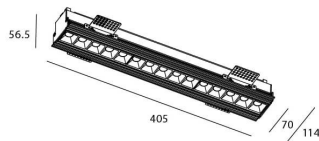

### Star-T

Lavov Downlights from the family Star-T, power 30 W and CRI 90 with an optic 15 degrees made in Die Cast Aluminum finished in Black with a real lumen output of 2250lm and an efficiency of 75lm/W. DALI driver.

### Photometry

Product	
Real power (W)	30
Real luminous flux (Lm)	2250
Luminous efficiency (Lm/W)	75
Beam angle (°)	15
Life time (h)	50000 h L80B10
IP	20
Electrical class insulation	Clas II
Colour	Black
U. G. R	<19
Control gear included	Yes
Control gear	DALI
Flicker Free	Yes
Light source	LED
Type of LED	COB
Colour temperature (K)	3000
Colour consistency (SDCM)	SDCM<3
CRI	90