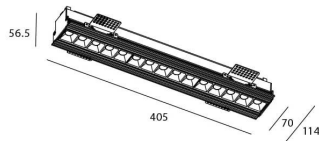

Star-T

Lavov Downlights from the family Star-T, power 30 W and CRI 90 with an optic 15 degrees made in Die Cast Aluminum finished in Black with a real lumen output of 2250lm and an efficiency of 75lm/W. DALI driver.

Item code	86.D030.4313.02
Product type	Indoor
Category	Downlights
Family	STAR
Subfamily	Star-T
Pictograms	

Scheme

Photometry

Product	
Real power (W)	30
Real luminous flux (Lm)	2250
Luminous efficiency (Lm/W)	75
Beam angle (°)	15
Life time (h)	50000 h L80B10
IP	20
Electrical class insulation	Clas II
Colour	Black
U. G. R	<19
Control gear included	Yes
Control gear	DALI
Flicker Free	Yes
Light source	LED
Type of LED	COB
Colour temperature (K)	3000
Colour consistency (SDCM)	SDCM<3
CRI	90