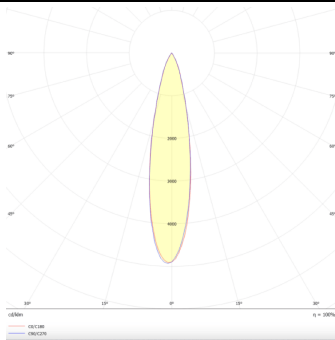

Star-T

Lavov Downlights from the family Star-T, power 30 W and CRI 90 with an optic 15 degrees made in Die Cast Aluminum finished in Black with a real lumen output of 2250lm and an efficiency of 75lm/W. DALI driver.

Item code	86.D030.4313.02
Product type	Indoor
Category	Downlights
Family	STAR
Subfamily	Star-T
Pictograms	

Scheme

Photometry

Product	
Real power (W)	30
Real luminous flux (Lm)	2250
Luminous efficiency (Lm/W)	75
Beam angle (°)	15
Life time (h)	50000 h L80B10
IP	20
Electrical class insulation	Clas II
Colour	Black
U. G. R	<19
Control gear included	Yes
Control gear	DALI
Flicker Free	Yes
Light source	LED
Type of LED	COB
Colour temperature (K)	3000
Colour consistency (SDCM)	SDCM<3
CRI	90