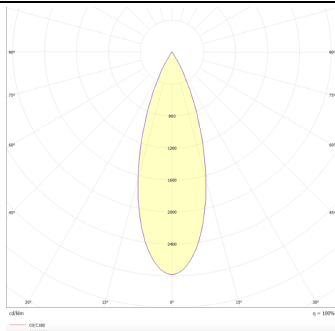

Star-T

Lavov Downlights from the family Star-T, power 30 W and CRI 90 with an optic 30 degrees made in Die Cast Aluminum finished in White with a real lumen output of 2250lm and an efficiency of 75lm/W. DALI driver.

Item code	86.D030.4323.01
Product type	Indoor
Category	Downlights
Family	STAR
Subfamily	Star-T
Pictograms	

Scheme

Photometry

Product	
Real power (W)	30
Real luminous flux (Lm)	2250
Luminous efficiency (Lm/W)	75
Beam angle (°)	30
Life time (h)	50000 h L80B10
IP	20
Electrical class insulation	Clas II
Colour	White
U. G. R	<19
Control gear included	Yes
Control gear	DALI
Flicker Free	Yes
Light source	LED
Type of LED	COB
Colour temperature (K)	3000
Colour consistency (SDCM)	SDCM<3
CRI	90