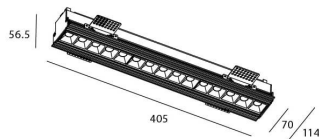

Star-T

Lavov Downlights from the family Star-T, power 30 W and CRI 90 with an optic 30 degrees made in Die Cast Aluminum finished in White with a real lumen output of 2250lm and an efficiency of 75lm/W. DALI driver.

Item code	86.D030.4323.01
Product type	Indoor
Category	Downlights
Family	STAR
Subfamily	Star-T
Pictograms	

Scheme

Photometry

Product	
Real power (W)	30
Real luminous flux (Lm)	2250
Luminous efficiency (Lm/W)	75
Beam angle (°)	30
Life time (h)	50000 h L80B10
IP	20
Electrical class insulation	Clas II
Colour	White
U. G. R	<19
Control gear included	Yes
Control gear	DALI
Flicker Free	Yes
Light source	LED
Type of LED	COB
Colour temperature (K)	3000
Colour consistency (SDCM)	SDCM<3
CRI	90