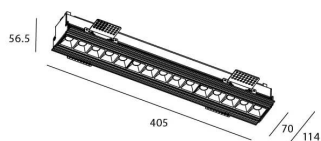

Star-T

Lavov Downlights from the family Star-T, power 30 W and CRI 90 with an optic 45 degrees made in Die Cast Aluminum finished in White with a real lumen output of 2250lm and an efficiency of 75lm/W. ON/OFF driver.

Item code	86.D030.4331.01
Product type	Indoor
Category	Downlights
Family	STAR
Subfamily	Star-T

Pictograms

Scheme

Product

Real power (W)	30
Real luminous flux (Lm)	2250
Luminous efficiency (Lm/W)	75
Beam angle (°)	45
Life time (h)	50000 h L80B10
IP	20
Electrical class insulation	Clas II
Colour	White
U. G. R	<19
Control gear included	Yes
Control gear	ON/OFF
Flicker Free	Yes
Light source	LED
Type of LED	COB
Colour temperature (K)	3000
Colour consistency (SDCM)	SDCM<3
CRI	90