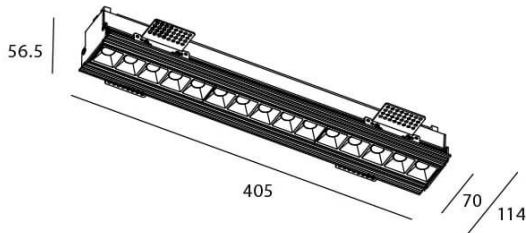

Scheme

Star-T

Lavov Downlights from the family Star-T, power 30 W and CRI 90 with an optic 45 degrees made in Die Cast Aluminum finished in White with a real lumen output of 2250lm and an efficiency of 75lm/W. ON/OFF driver.

Item code	86.D030.4331.01
Product type	Indoor
Category	Downlights
Family	STAR
Subfamily	Star-T
Pictograms	

Product	
Real power (W)	30
Real luminous flux (Lm)	2250
Luminous efficiency (Lm/W)	75
Beam angle (º)	45
Life time (h)	50000 h L80B10
IP	20
Electrical class insulation	Clas II
Colour	White
U. G. R	<19
Control gear included	Yes
Control gear	ON/OFF
Flicker Free	Yes
Light source	LED
Type of LED	COB
Colour temperature (K)	3000
Colour consistency (SDCM)	SDCM<3
CRI	90