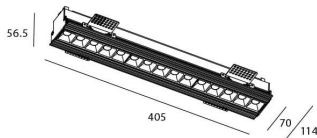

### Star-T

Lavov Downlights from the family Star-T, power 30 W and CRI 90 with an optic 45 degrees made in Die Cast Aluminum finished in White with a real lumen output of 2250lm and an efficiency of 75lm/W. ON/OFF driver.

### Scheme

|                                    |                       |
|------------------------------------|-----------------------|
| <b>Product</b>                     |                       |
| <b>Real power (W)</b>              | <b>30</b>             |
| <b>Real luminous flux (Lm)</b>     | <b>2250</b>           |
| <b>Luminous efficiency (Lm/W)</b>  | <b>75</b>             |
| <b>Beam angle (°)</b>              | <b>45</b>             |
| <b>Life time (h)</b>               | <b>50000 h L80B10</b> |
| <b>IP</b>                          | <b>20</b>             |
| <b>Electrical class insulation</b> | <b>Clas II</b>        |
| <b>Colour</b>                      | <b>White</b>          |
| <b>U. G. R</b>                     | <b>&lt;19</b>         |
| <b>Control gear included</b>       | <b>Yes</b>            |
| <b>Control gear</b>                | <b>ON/OFF</b>         |
| <b>Flicker Free</b>                | <b>Yes</b>            |
| <b>Light source</b>                | <b>LED</b>            |
| <b>Type of LED</b>                 | <b>COB</b>            |
| <b>Colour temperature (K)</b>      | <b>3000</b>           |
| <b>Colour consistency (SDCM)</b>   | <b>SDCM&lt;3</b>      |
| <b>CRI</b>                         | <b>90</b>             |