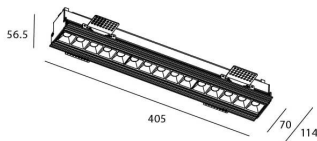

Star-T

Lavov Downlights from the family Star-T, power 30 W and CRI 90 with an optic 45 degrees made in Die Cast Aluminum finished in Black with a real lumen output of 2250lm and an efficiency of 75lm/W. ON/OFF driver.

Item code	86.D030.4331.02
Product type	Indoor
Category	Downlights
Family	STAR
Subfamily	Star-T

Pictograms

Scheme

Product

Real power (W)	30
Real luminous flux (Lm)	2250
Luminous efficiency (Lm/W)	75
Beam angle (°)	45
Life time (h)	50000 h L80B10
IP	20
Electrical class insulation	Clas II
Colour	Black
U. G. R	<19
Control gear included	Yes
Control gear	ON/OFF
Flicker Free	Yes
Light source	LED
Type of LED	COB
Colour temperature (K)	3000
Colour consistency (SDCM)	SDCM<3
CRI	90