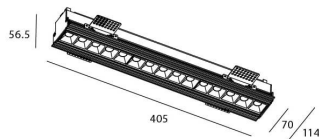

Star-T

Lavov Downlights from the family Star-T, power 30 W and CRI 90 with an optic 45 degrees made in Die Cast Aluminum finished in White with a real lumen output of 2250lm and an efficiency of 75lm/W. DALI driver.

Item code	86.D030.4333.01
Product type	Indoor
Category	Downlights
Family	STAR
Subfamily	Star-T
Pictograms	

Scheme

Photometry

Product	
Real power (W)	30
Real luminous flux (Lm)	2250
Luminous efficiency (Lm/W)	75
Beam angle (°)	45
Life time (h)	50000 h L80B10
IP	20
Electrical class insulation	Clas II
Colour	White
U. G. R	<19
Control gear included	Yes
Control gear	DALI
Flicker Free	Yes
Light source	LED
Type of LED	COB
Colour temperature (K)	3000
Colour consistency (SDCM)	SDCM<3
CRI	90