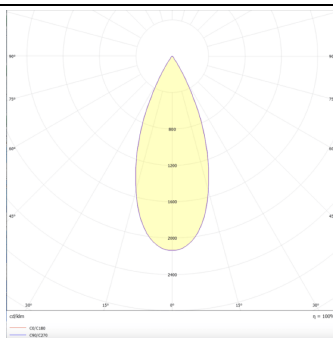

Star-T

Lavov Downlights from the family Star-T, power 30 W and CRI 90 with an optic 45 degrees made in Die Cast Aluminum finished in White with a real lumen output of 2250lm and an efficiency of 75lm/W. DALI driver.

Item code	86.D030.4333.01
Product type	Indoor
Category	Downlights
Family	STAR
Subfamily	Star-T
Pictograms	

Scheme

Photometry

Product	
Real power (W)	30
Real luminous flux (Lm)	2250
Luminous efficiency (Lm/W)	75
Beam angle (°)	45
Life time (h)	50000 h L80B10
IP	20
Electrical class insulation	Clas II
Colour	White
U. G. R	<19
Control gear included	Yes
Control gear	DALI
Flicker Free	Yes
Light source	LED
Type of LED	COB
Colour temperature (K)	3000
Colour consistency (SDCM)	SDCM<3
CRI	90