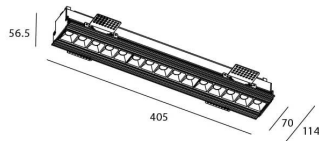

Star-T

Lavov Downlights from the family Star-T, power 30 W and CRI 90 with an optic 45 degrees made in Die Cast Aluminum finished in Black with a real lumen output of 2250lm and an efficiency of 75lm/W. DALI driver.

Item code	86.D030.4333.02
Product type	Indoor
Category	Downlights
Family	STAR
Subfamily	Star-T
Pictograms	

Scheme

Photometry

Product	
Real power (W)	30
Real luminous flux (Lm)	2250
Luminous efficiency (Lm/W)	75
Beam angle (°)	45
Life time (h)	50000 h L80B10
IP	20
Electrical class insulation	Clas II
Colour	Black
U. G. R	<19
Control gear included	Yes
Control gear	DALI
Flicker Free	Yes
Light source	LED
Type of LED	COB
Colour temperature (K)	3000
Colour consistency (SDCM)	SDCM<3
CRI	90