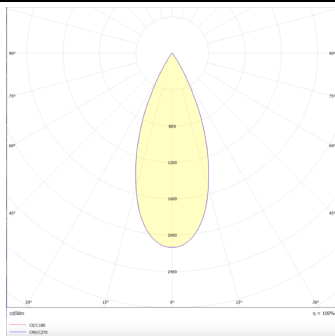

Star-T

Lavov Downlights from the family Star-T, power 30 W and CRI 90 with an optic 45 degrees made in Die Cast Aluminum finished in Black with a real lumen output of 2250lm and an efficiency of 75lm/W. DALI driver.

Item code	86.D030.4333.02
Product type	Indoor
Category	Downlights
Family	STAR
Subfamily	Star-T
Pictograms	

Scheme

Photometry

Product	
Real power (W)	30
Real luminous flux (Lm)	2250
Luminous efficiency (Lm/W)	75
Beam angle (°)	45
Life time (h)	50000 h L80B10
IP	20
Electrical class insulation	Clas II
Colour	Black
U. G. R	<19
Control gear included	Yes
Control gear	DALI
Flicker Free	Yes
Light source	LED
Type of LED	COB
Colour temperature (K)	3000
Colour consistency (SDCM)	SDCM<3
CRI	90