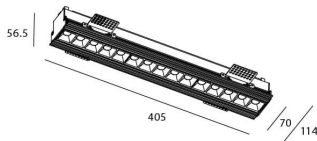

Star-T

Lavov Downlights from the family Star-T, power 30 W and CRI 90 with an optic Wall Washer degrees made in Die Cast Aluminum finished in White with a real lumen output of 2250lm and an efficiency of 75lm/W. ON/OFF driver.

Item code	86.D030.4341.01
Product type	Indoor
Category	Downlights
Family	STAR
Subfamily	Star-T
Pictograms	

Scheme

Product	
Real power (W)	30
Real luminous flux (Lm)	2250
Luminous efficiency (Lm/W)	75
Beam angle (°)	Wall Washer
Life time (h)	50000 h L80B10
IP	20
Electrical class insulation	Clas II
Colour	White
U. G. R	<19
Control gear included	Yes
Control gear	ON/OFF
Flicker Free	Yes
Light source	LED
Type of LED	COB
Colour temperature (K)	3000
Colour consistency (SDCM)	SDCM<3
CRI	90