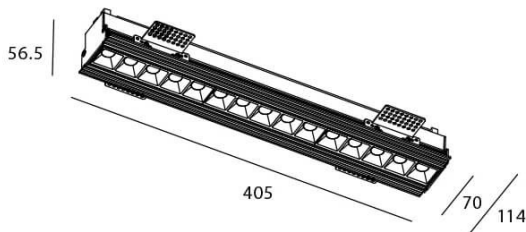

Scheme

Star-T

Lavov Downlights from the family Star-T, power 30 W and CRI 90 with an optic Wall Washer degrees made in Die Cast Aluminum finished in White with a real lumen output of 2250lm and an efficiency of 75lm/W. ON/OFF driver.

Item code	86.D030.4341.01
Product type	Indoor
Category	Downlights
Family	STAR
Subfamily	Star-T
Pictograms	

Product	
Real power (W)	30
Real luminous flux (Lm)	2250
Luminous efficiency (Lm/W)	75
Beam angle (º)	Wall Washer
Life time (h)	50000 h L80B10
IP	20
Electrical class insulation	Clas II
Colour	White
U. G. R	<19
Control gear included	Yes
Control gear	ON/OFF
Flicker Free	Yes
Light source	LED
Type of LED	COB
Colour temperature (K)	3000
Colour consistency (SDCM)	SDCM<3
CRI	90