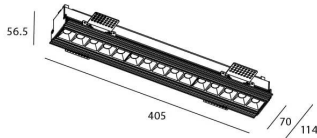

Star-T

Lavov Downlights from the family Star-T, power 30 W and CRI 90 with an optic Wall Washer degrees made in Die Cast Aluminum finished in White with a real lumen output of 2250lm and an efficiency of 75lm/W. ON/OFF driver.

Item code	86.D030.4341.01
Product type	Indoor
Category	Downlights
Family	STAR
Subfamily	Star-T
Pictograms	

Scheme

Product	
Real power (W)	30
Real luminous flux (Lm)	2250
Luminous efficiency (Lm/W)	75
Beam angle (°)	Wall Washer
Life time (h)	50000 h L80B10
IP	20
Electrical class insulation	Clas II
Colour	White
U. G. R	<19
Control gear included	Yes
Control gear	ON/OFF
Flicker Free	Yes
Light source	LED
Type of LED	COB
Colour temperature (K)	3000
Colour consistency (SDCM)	SDCM<3
CRI	90