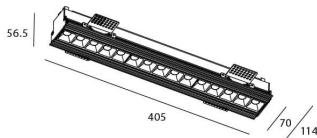

Scheme

Product

Real power (W) 30

Real luminous flux (Lm) 2250

Luminous efficiency (Lm/W) 75

Beam angle (°) Wall Washer

Life time (h) 50000 h L80B10

IP 20

Electrical class insulation Clas II

Colour White

U. G. R <19

Control gear included Yes

Control gear ON/OFF

Flicker Free Yes

Light source LED

Type of LED COB

Colour temperature (K) 3000

Colour consistency (SDCM) SDCM<3

CRI 90