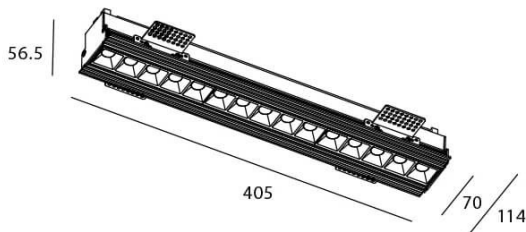

### Scheme

### Star-T

Lavov Downlights from the family Star-T, power 30 W and CRI 90 with an optic Wall Washer degrees made in Die Cast Aluminum finished in Black with a real lumen output of 2250lm and an efficiency of 75lm/W. ON/OFF driver.

Item code	86.D030.4341.02
Product type	Indoor
Category	Downlights
Family	STAR
Subfamily	Star-T
Pictograms	

Product	
Real power (W)	30
Real luminous flux (Lm)	2250
Luminous efficiency (Lm/W)	75
Beam angle (&ordm;)	Wall Washer
Life time (h)	50000 h L80B10
IP	20
Electrical class insulation	Clas II
Colour	Black
U. G. R	<19
Control gear included	Yes
Control gear	ON/OFF
Flicker Free	Yes
Light source	LED
Type of LED	COB
Colour temperature (K)	3000
Colour consistency (SDCM)	SDCM<3
CRI	90