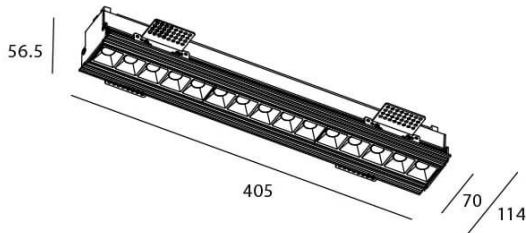

### Scheme

### Star-T

Lavov Downlights from the family Star-T, power 30 W and CRI 90 with an optic Wall Washer degrees made in Die Cast Aluminum finished in Black with a real lumen output of 2250lm and an efficiency of 75lm/W. ON/OFF driver.

Item code	86.D030.4341.02
Product type	Indoor
Category	Downlights
Family	STAR
Subfamily	Star-T
Pictograms	

Product	
Real power (W)	30
Real luminous flux (Lm)	2250
Luminous efficiency (Lm/W)	75
Beam angle (°)	Wall Washer
Life time (h)	50000 h L80B10
IP	20
Electrical class insulation	Clas II
Colour	Black
U. G. R	19
Control gear included	Yes
Control gear	ON/OFF
Flicker Free	Yes
Light source	LED
Type of LED	COB
Colour temperature (K)	3000
Colour consistency (SDCM)	SDCM3
CRI	90