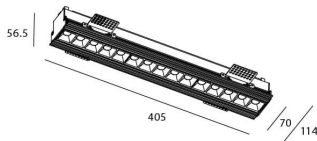

Star-T

Lavov Downlights from the family Star-T, power 30 W and CRI 90 with an optic Wall Washer degrees made in Die Cast Aluminum finished in Black with a real lumen output of 2250lm and an efficiency of 75lm/W. ON/OFF driver.

Item code	86.D030.4341.02
Product type	Indoor
Category	Downlights
Family	STAR
Subfamily	Star-T
Pictograms	

Scheme

Product	
Real power (W)	30
Real luminous flux (Lm)	2250
Luminous efficiency (Lm/W)	75
Beam angle (°)	Wall Washer
Life time (h)	50000 h L80B10
IP	20
Electrical class insulation	Clas II
Colour	Black
U. G. R	<19
Control gear included	Yes
Control gear	ON/OFF
Flicker Free	Yes
Light source	LED
Type of LED	COB
Colour temperature (K)	3000
Colour consistency (SDCM)	SDCM<3
CRI	90