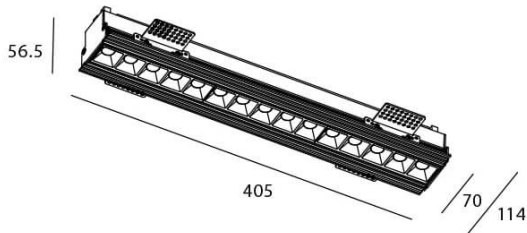

### Scheme

### Star-T

Lavov Downlights from the family Star-T, power 30 W and CRI 90 with an optic Wall Washer degrees made in Die Cast Aluminum finished in White with a real lumen output of 2250lm and an efficiency of 75lm/W. DALI driver.

Item code	86.D030.4343.01
Product type	Indoor
Category	Downlights
Family	STAR
Subfamily	Star-T
Pictograms	

Product	
Real power (W)	30
Real luminous flux (Lm)	2250
Luminous efficiency (Lm/W)	75
Beam angle (°)	Wall Washer
Life time (h)	50000 h L80B10
IP	20
Electrical class insulation	Clas II
Colour	White
U. G. R	19
Control gear included	Yes
Control gear	DALI
Flicker Free	Yes
Light source	LED
Type of LED	COB
Colour temperature (K)	3000
Colour consistency (SDCM)	SDCM3
CRI	90