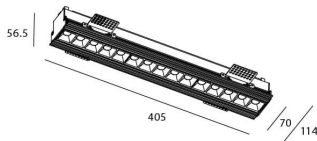

Star-T

Lavov Downlights from the family Star-T, power 30 W and CRI 90 with an optic Wall Washer degrees made in Die Cast Aluminum finished in White with a real lumen output of 2250lm and an efficiency of 75lm/W. DALI driver.

Item code	86.D030.4343.01
Product type	Indoor
Category	Downlights
Family	STAR
Subfamily	Star-T
Pictograms	

Scheme

Product	
Real power (W)	30
Real luminous flux (Lm)	2250
Luminous efficiency (Lm/W)	75
Beam angle (°)	Wall Washer
Life time (h)	50000 h L80B10
IP	20
Electrical class insulation	Clas II
Colour	White
U. G. R	<19
Control gear included	Yes
Control gear	DALI
Flicker Free	Yes
Light source	LED
Type of LED	COB
Colour temperature (K)	3000
Colour consistency (SDCM)	SDCM<3
CRI	90