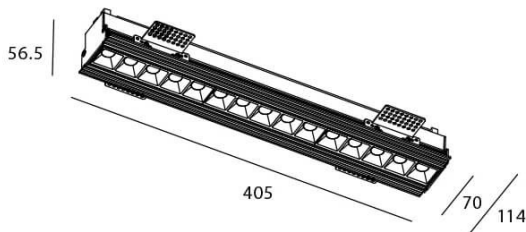

Scheme

Star-T

Lavov Downlights from the family Star-T, power 30 W and CRI 90 with an optic Wall Washer degrees made in Die Cast Aluminum finished in Black with a real lumen output of 2250lm and an efficiency of 75lm/W. DALI driver.

Item code	86.D030.4343.02
Product type	Indoor
Category	Downlights
Family	STAR
Subfamily	Star-T
Pictograms	

Product	
Real power (W)	30
Real luminous flux (Lm)	2250
Luminous efficiency (Lm/W)	75
Beam angle (º)	Wall Washer
Life time (h)	50000 h L80B10
IP	20
Electrical class insulation	Clas II
Colour	Black
U. G. R	<19
Control gear included	Yes
Control gear	DALI
Flicker Free	Yes
Light source	LED
Type of LED	COB
Colour temperature (K)	3000
Colour consistency (SDCM)	SDCM<3
CRI	90