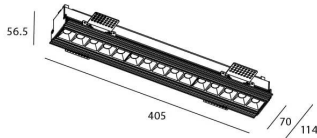

Star-T

Lavov Downlights from the family Star-T, power 30 W and CRI 90 with an optic Wall Washer degrees made in Die Cast Aluminum finished in Black with a real lumen output of 2250lm and an efficiency of 75lm/W. DALI driver.

Item code	86.D030.4343.02
Product type	Indoor
Category	Downlights
Family	STAR
Subfamily	Star-T
Pictograms	

Scheme

Product

Real power (W)	30
Real luminous flux (Lm)	2250
Luminous efficiency (Lm/W)	75
Beam angle (°)	Wall Washer
Life time (h)	50000 h L80B10
IP	20
Electrical class insulation	Clas II
Colour	Black
U. G. R	<19
Control gear included	Yes
Control gear	DALI
Flicker Free	Yes
Light source	LED
Type of LED	COB
Colour temperature (K)	3000
Colour consistency (SDCM)	SDCM<3
CRI	90