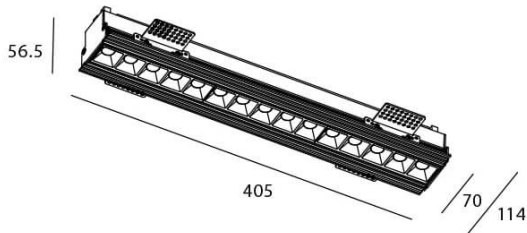

Scheme

Star-T

Lavov Downlights from the family Star-T, power 30 W and CRI 90 with an optic Wall Washer degrees made in Die Cast Aluminum finished in Black with a real lumen output of 2250lm and an efficiency of 75lm/W. DALI driver.

Item code	86.D030.4343.02
Product type	Indoor
Category	Downlights
Family	STAR
Subfamily	Star-T
Pictograms	

Product	
Real power (W)	30
Real luminous flux (Lm)	2250
Luminous efficiency (Lm/W)	75
Beam angle (°)	Wall Washer
Life time (h)	50000 h L80B10
IP	20
Electrical class insulation	Clas II
Colour	Black
U. G. R	19
Control gear included	Yes
Control gear	DALI
Flicker Free	Yes
Light source	LED
Type of LED	COB
Colour temperature (K)	3000
Colour consistency (SDCM)	SDCM3
CRI	90