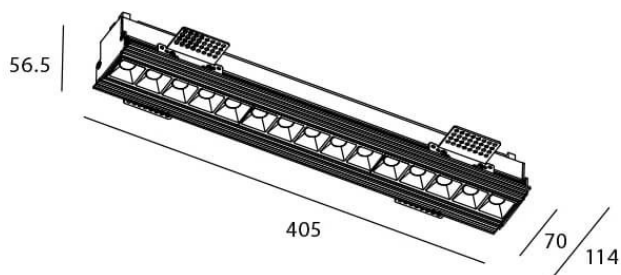

Star-T

Lavov Downlights from the family Star-T, power 30 W and CRI 90 with an optic Wall Washer degrees made in Die Cast Aluminum finished in Black with a real lumen output of 2250lm and an efficiency of 75lm/W. DALI driver.

Item code	86.D030.4343.02
Product type	Indoor
Category	Downlights
Family	STAR
Subfamily	Star-T
Pictograms	

Scheme

Product	
Real power (W)	30
Real luminous flux (Lm)	2250
Luminous efficiency (Lm/W)	75
Beam angle (°)	Wall Washer
Life time (h)	50000 h L80B10
IP	20
Electrical class insulation	Clas II
Colour	Black
U. G. R	<19
Control gear included	Yes
Control gear	DALI
Flicker Free	Yes
Light source	LED
Type of LED	COB
Colour temperature (K)	3000
Colour consistency (SDCM)	SDCM<3
CRI	90