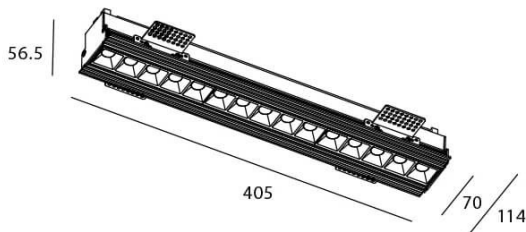

Scheme

Star-T

Lavov Downlights from the family Star-T, power 30 W and CRI 90 with an optic 15 degrees made in Die Cast Aluminum finished in White with a real lumen output of 2250lm and an efficiency of 75lm/W. ON/OFF driver.

Item code	86.D030.4411.01
Product type	Indoor
Category	Downlights
Family	STAR
Subfamily	Star-T
Pictograms	

Product	
Real power (W)	30
Real luminous flux (Lm)	2250
Luminous efficiency (Lm/W)	75
Beam angle (°)	15
Life time (h)	50000 h L80B10
IP	20
Electrical class insulation	Clas II
Colour	White
U. G. R	19
Control gear included	Yes
Control gear	ON/OFF
Flicker Free	Yes
Light source	LED
Type of LED	COB
Colour temperature (K)	4000
Colour consistency (SDCM)	SDCM3
CRI	90