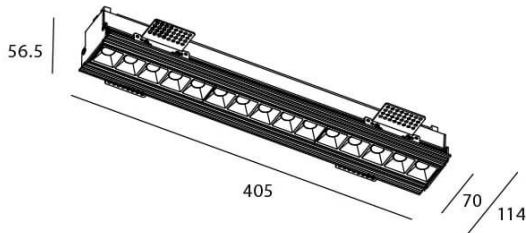

Scheme

Star-T

Lavov Downlights from the family Star-T, power 30 W and CRI 90 with an optic 15 degrees made in Die Cast Aluminum finished in White with a real lumen output of 2250lm and an efficiency of 75lm/W. ON/OFF driver.

Item code	86.D030.4411.01
Product type	Indoor
Category	Downlights
Family	STAR
Subfamily	Star-T
Pictograms	

Product	
Real power (W)	30
Real luminous flux (Lm)	2250
Luminous efficiency (Lm/W)	75
Beam angle (º)	15
Life time (h)	50000 h L80B10
IP	20
Electrical class insulation	Clas II
Colour	White
U. G. R	<19
Control gear included	Yes
Control gear	ON/OFF
Flicker Free	Yes
Light source	LED
Type of LED	COB
Colour temperature (K)	4000
Colour consistency (SDCM)	SDCM<3
CRI	90