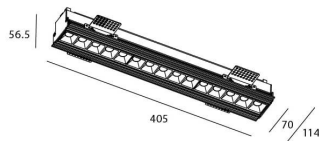

Star-T

Lavov Downlights from the family Star-T, power 30 W and CRI 90 with an optic 15 degrees made in Die Cast Aluminum finished in White with a real lumen output of 2250lm and an efficiency of 75lm/W. ON/OFF driver.

Item code	86.D030.4411.01
Product type	Indoor
Category	Downlights
Family	STAR
Subfamily	Star-T

Pictograms

Scheme

Product

Real power (W)	30
Real luminous flux (Lm)	2250
Luminous efficiency (Lm/W)	75
Beam angle (°)	15
Life time (h)	50000 h L80B10
IP	20
Electrical class insulation	Clas II
Colour	White
U. G. R	<19
Control gear included	Yes
Control gear	ON/OFF
Flicker Free	Yes
Light source	LED
Type of LED	COB
Colour temperature (K)	4000
Colour consistency (SDCM)	SDCM<3
CRI	90