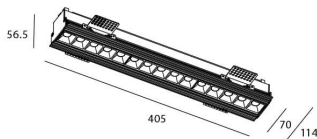

Star-T

Lavov Downlights from the family Star-T, power 30 W and CRI 90 with an optic 30 degrees made in Die Cast Aluminum finished in White with a real lumen output of 2250lm and an efficiency of 75lm/W. ON/OFF driver.

Item code	86.D030.4421.01
Product type	Indoor
Category	Downlights
Family	STAR
Subfamily	Star-T

Pictograms

Scheme

Product

Real power (W)	30
Real luminous flux (Lm)	2250
Luminous efficiency (Lm/W)	75
Beam angle (°)	30
Life time (h)	50000 h L80B10
IP	20
Electrical class insulation	Clas II
Colour	White
U. G. R	<19
Control gear included	Yes
Control gear	ON/OFF
Flicker Free	Yes
Light source	LED
Type of LED	COB
Colour temperature (K)	4000
Colour consistency (SDCM)	SDCM<3
CRI	90