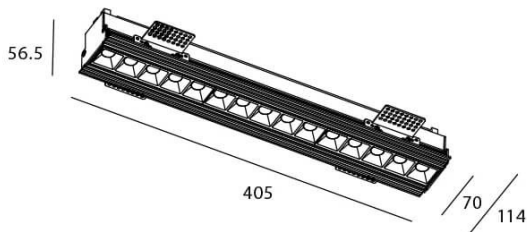

### Star-T

Lavov Downlights from the family Star-T, power 30 W and CRI 90 with an optic 30 degrees made in Die Cast Aluminum finished in White with a real lumen output of 2250lm and an efficiency of 75lm/W. ON/OFF driver.

Item code	86.D030.4421.01
Product type	Indoor
Category	Downlights
Family	STAR
Subfamily	Star-T

### Scheme

Product	
Real power (W)	30
Real luminous flux (Lm)	2250
Luminous efficiency (Lm/W)	75
Beam angle (°)	30
Life time (h)	50000 h L80B10
IP	20
Electrical class insulation	Clas II
Colour	White
U. G. R	19
Control gear included	Yes
Control gear	ON/OFF
Flicker Free	Yes
Light source	LED
Type of LED	COB
Colour temperature (K)	4000
Colour consistency (SDCM)	SDCM3
CRI	90