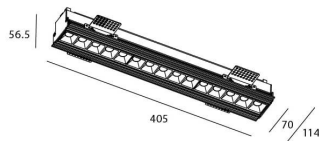

Star-T

Lavov Downlights from the family Star-T, power 30 W and CRI 90 with an optic 30 degrees made in Die Cast Aluminum finished in Black with a real lumen output of 2250lm and an efficiency of 75lm/W. ON/OFF driver.

Item code	86.D030.4421.02
Product type	Indoor
Category	Downlights
Family	STAR
Subfamily	Star-T

Pictograms

Scheme

Product

Real power (W)	30
Real luminous flux (Lm)	2250
Luminous efficiency (Lm/W)	75
Beam angle (°)	30
Life time (h)	50000 h L80B10
IP	20
Electrical class insulation	Clas II
Colour	Black
U. G. R	<19
Control gear included	Yes
Control gear	ON/OFF
Flicker Free	Yes
Light source	LED
Type of LED	COB
Colour temperature (K)	4000
Colour consistency (SDCM)	SDCM<3
CRI	90