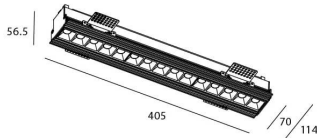

Star-T

Lavov Downlights from the family Star-T, power 30 W and CRI 90 with an optic 30 degrees made in Die Cast Aluminum finished in Black with a real lumen output of 2250lm and an efficiency of 75lm/W. DALI driver.

Item code	86.D030.4423.02
Product type	Indoor
Category	Downlights
Family	STAR
Subfamily	Star-T

Pictograms

Scheme

Product

Real power (W)	30
Real luminous flux (Lm)	2250
Luminous efficiency (Lm/W)	75
Beam angle (°)	30
Life time (h)	50000 h L80B10
IP	20
Electrical class insulation	Clas II
Colour	Black
U. G. R	<19
Control gear included	Yes
Control gear	DALI
Flicker Free	Yes
Light source	LED
Type of LED	COB
Colour temperature (K)	4000
Colour consistency (SDCM)	SDCM<3
CRI	90