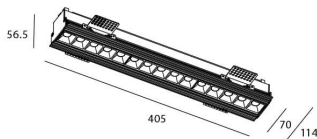

Star-T

Lavov Downlights from the family Star-T, power 30 W and CRI 90 with an optic 45 degrees made in Die Cast Aluminum finished in White with a real lumen output of 2250lm and an efficiency of 75lm/W. ON/OFF driver.

Item code	86.D030.4431.01
Product type	Indoor
Category	Downlights
Family	STAR
Subfamily	Star-T

Pictograms

Scheme

Product

Real power (W)	30
Real luminous flux (Lm)	2250
Luminous efficiency (Lm/W)	75
Beam angle (°)	45
Life time (h)	50000 h L80B10
IP	20
Electrical class insulation	Clas II
Colour	White
U. G. R	<19
Control gear included	Yes
Control gear	ON/OFF
Flicker Free	Yes
Light source	LED
Type of LED	COB
Colour temperature (K)	4000
Colour consistency (SDCM)	SDCM<3
CRI	90