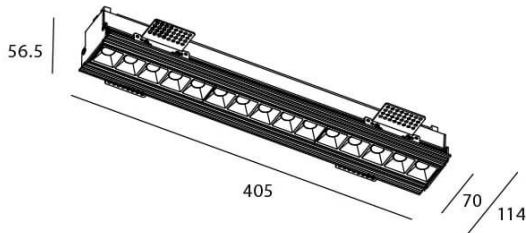

### Scheme

### Star-T

Lavov Downlights from the family Star-T, power 30 W and CRI 90 with an optic 45 degrees made in Die Cast Aluminum finished in White with a real lumen output of 2250lm and an efficiency of 75lm/W. ON/OFF driver.

Item code	86.D030.4431.01
Product type	Indoor
Category	Downlights
Family	STAR
Subfamily	Star-T
Pictograms	

Product	
Real power (W)	30
Real luminous flux (Lm)	2250
Luminous efficiency (Lm/W)	75
Beam angle (&ordm;)	45
Life time (h)	50000 h L80B10
IP	20
Electrical class insulation	Clas II
Colour	White
U. G. R	<19
Control gear included	Yes
Control gear	ON/OFF
Flicker Free	Yes
Light source	LED
Type of LED	COB
Colour temperature (K)	4000
Colour consistency (SDCM)	SDCM<3
CRI	90